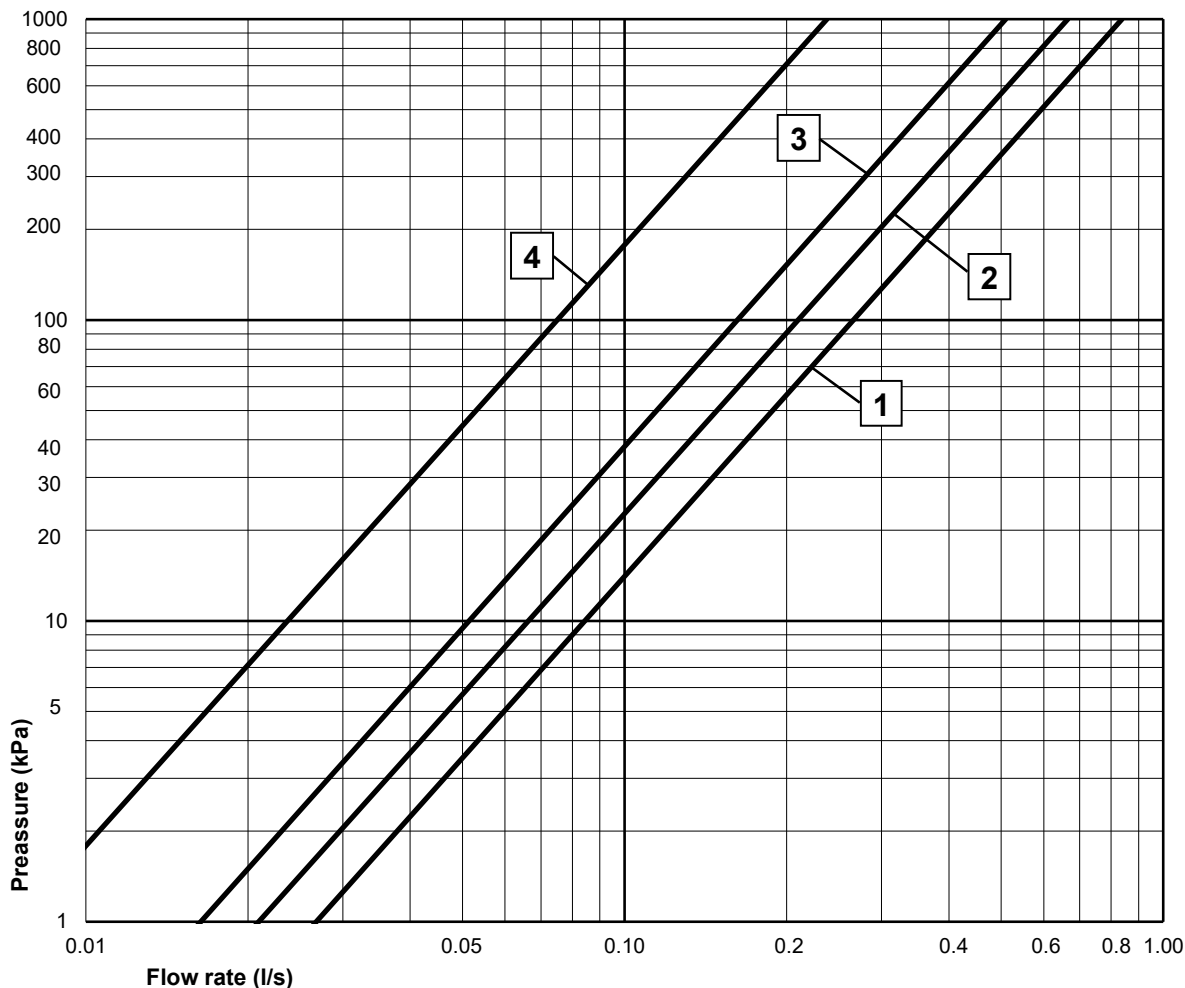

GUSTAVSBERG/

FLOW CHART/

ATLANTIC THERMOSTATIC MIXER

GUSTAVSBERG /
SMARTER BATHROOMS

- 1** Max flow (bath- and shower outlet)
- 2** Bathtub outlet, GB41636820, GB41638760
- 3** Bathtub outlet, GB41636819, GB41638759
- 4** Shower set GB41103250

Valid for curve **1**

- Flowrate at 300 kPa:	0,46 l/s
- Pressure at flow 0,1 l/s:	14 kPa
- Pressure at flow 0,2 l/s:	57 kPa
- Pressure at flow 0,33 l/s:	154 kPa