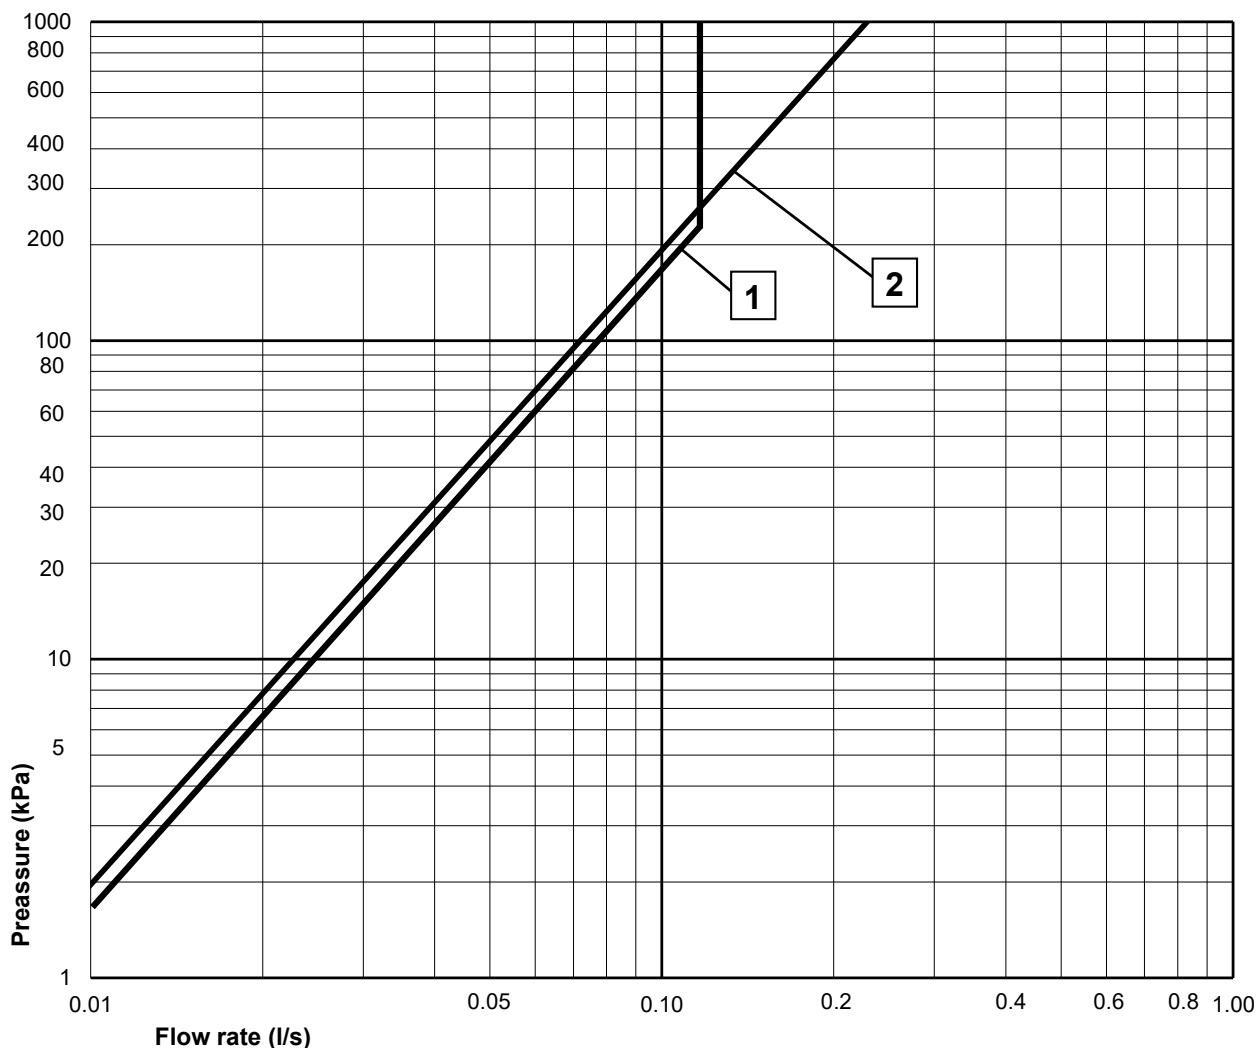

GUSTAVSBERG/

FLOW CHART/

ATLANTIC KITCHEN MIXER, LEAD-FREE

GUSTAVSBERG /
SMARTER BATHROOMS

- 1** Max flow
- 2** Dishwasher shut off valve

Valid for curve **1**

- Flowrate at 300 kPa:	0,12 l/s
- Pressure at flow 0,1 l/s:	192 kPa
- Pressure at flow 0,2 l/s:	NA
- Pressure at flow 0,33 l/s:	NA