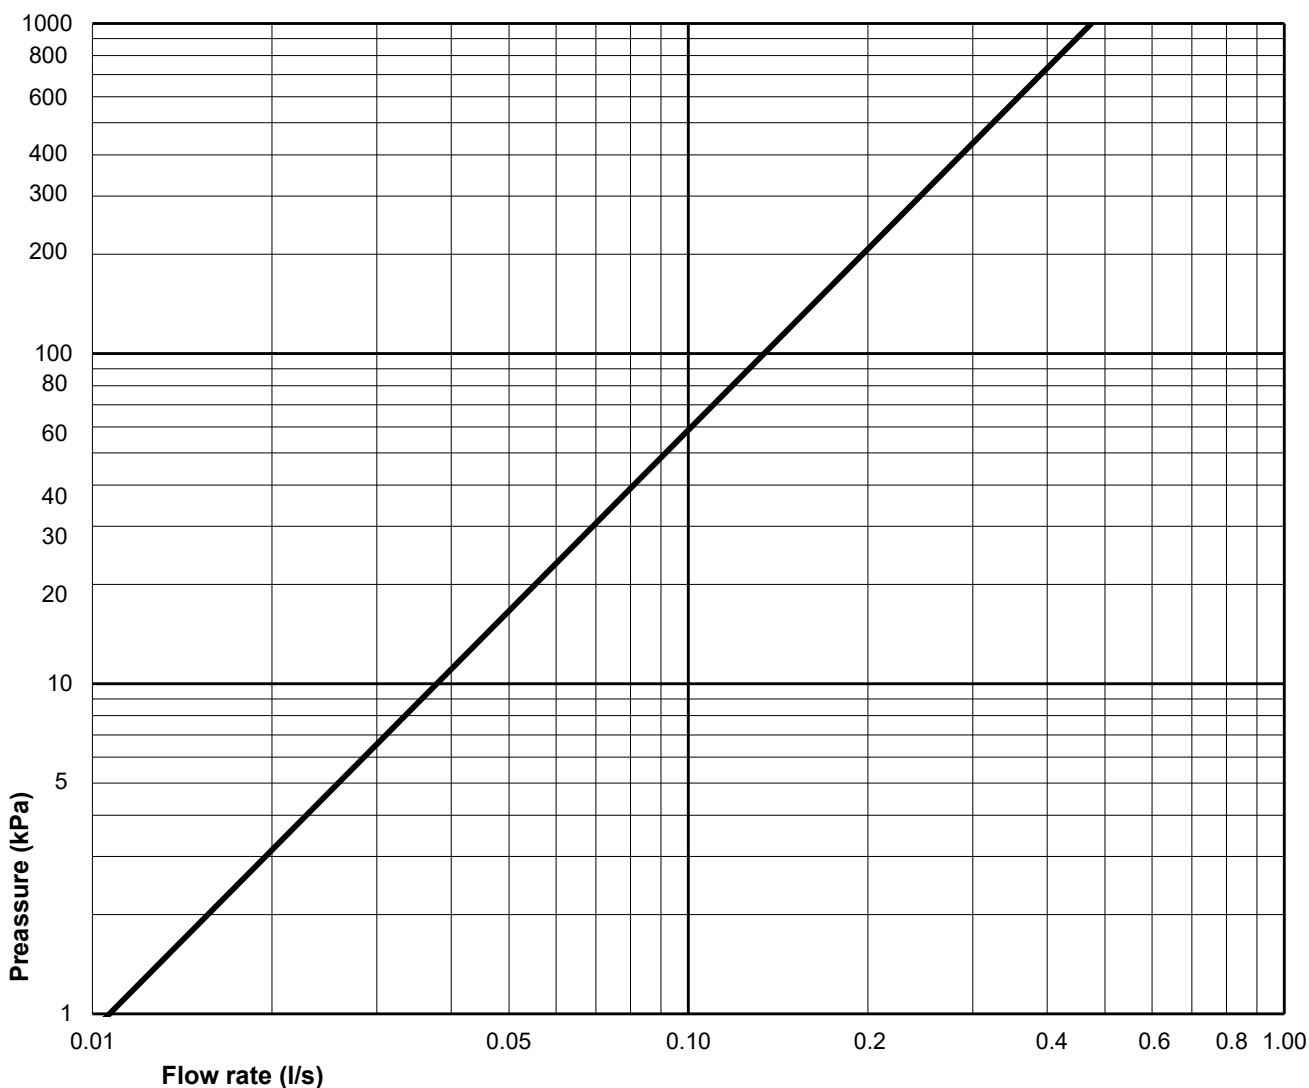

SMARTER
BATHROOMS

FLOW CHART

FILL VALVE - 9GS01300

A MEMBER OF THE
VILLEROY & BOCH GROUP

Villeroy & Boch Gustavsberg AB
Box 400, 134 29 Gustavsberg
Phone +46 (0)8-570 391 00
www.gustavsberg.com | info@gustavsberg.com