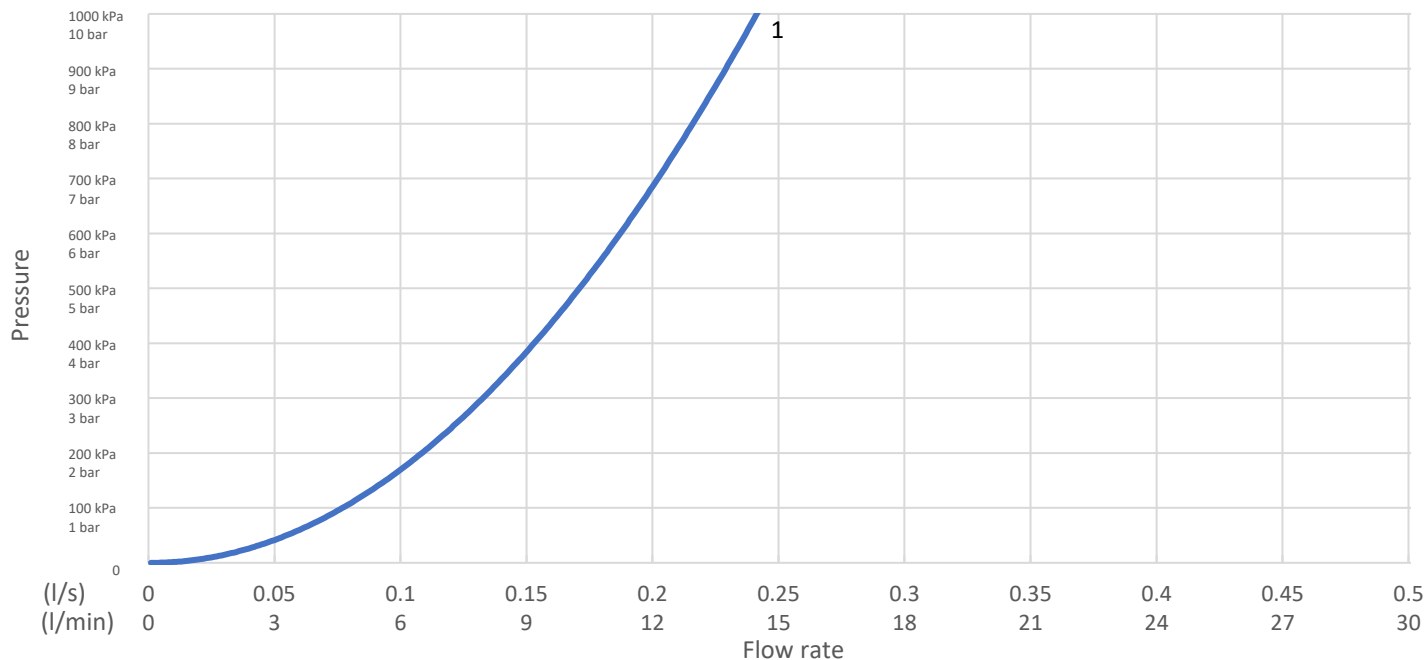

GUSTAVSBERG/

FLOW CHART/ Kitchen mixer EPIC

GUSTAVSBERG /
SMARTER BATHROOMS

1. Max flow

1. Max flow

- Flowrate at 300 kPa:	0,132 l/s
- Pressure at flow 0,1 l/s:	173 kPa
- Pressure at flow 0,2 l/s:	692 kPa
- Pressure at flow 0,33 l/s:	N/A