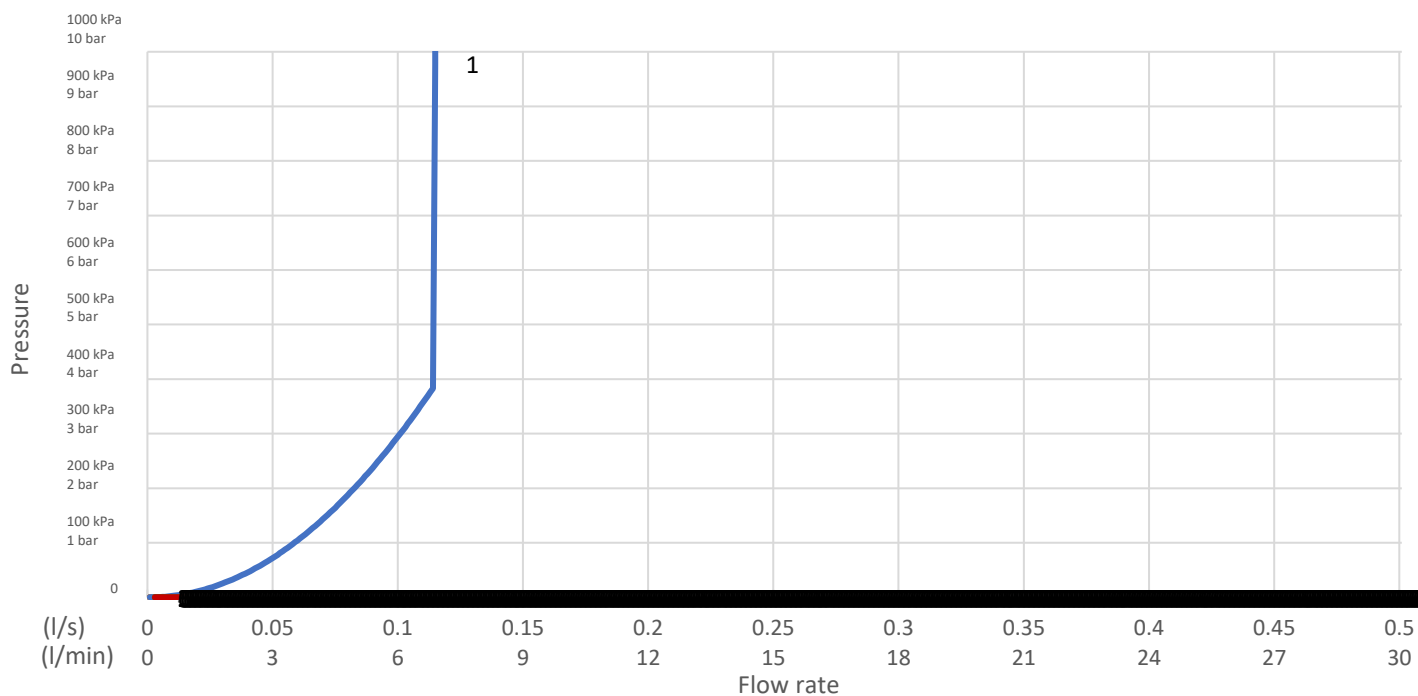

GUSTAVSBERG/

FLOW CHART/ Handdusch 2.1/2.2

GUSTAVSBERG /
SMARTER BATHROOMS

1. Shower handle 2.1/2.2 GB4165036401

1. Shower handle 2.1/2.2 GB4165036401

- Flow rate at 300 kPa:	0,1 l/s
- Pressure at flow 0,1 l/s:	300 kPa
- Pressure at flow 0,2 l/s:	N/A
- Pressure at flow 0,33 l/s:	N/A