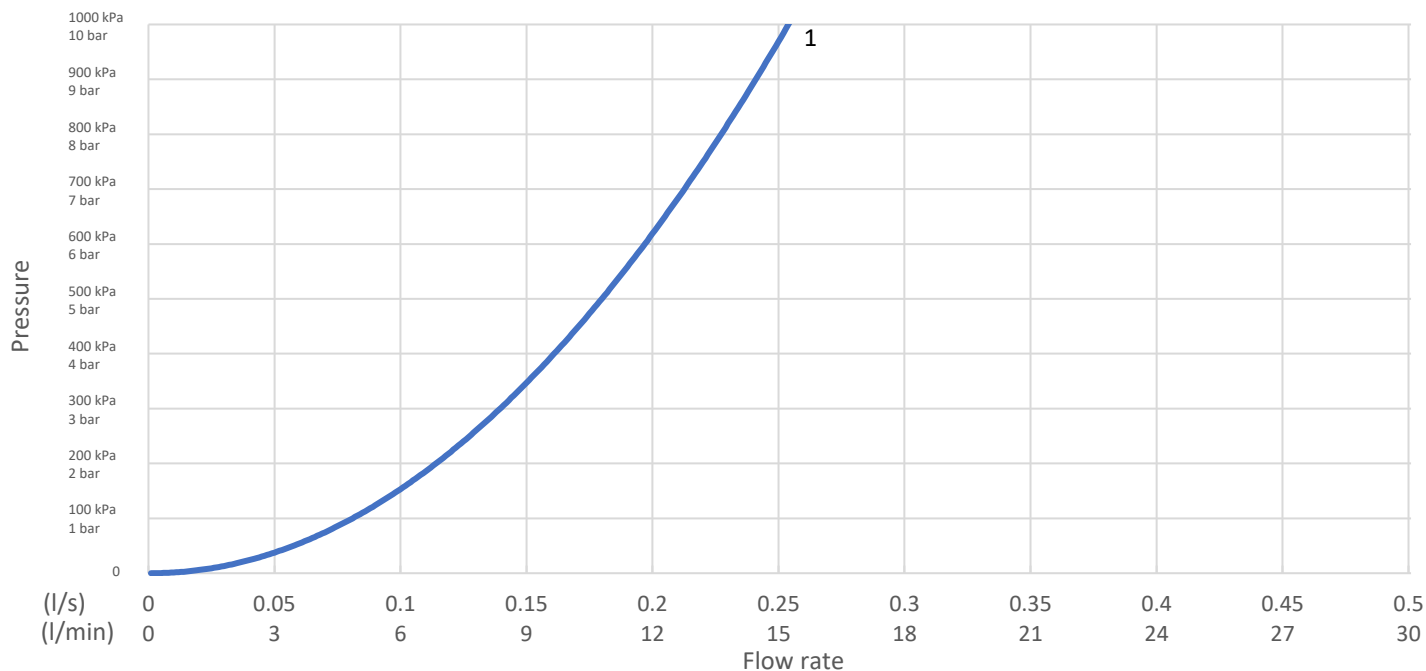

GUSTAVSBERG/

FLOW CHART/

Washbasin mixer Nordic plus

GUSTAVSBERG /
SMARTER BATHROOMS

1. Max flow

1. Max flow

- Flowrate at 300 kPa:	0,139 l/s
- Pressure at flow 0,1 l/s:	156 kPa
- Pressure at flow 0,2 l/s:	625 kPa
- Pressure at flow 0,33 l/s:	N/A