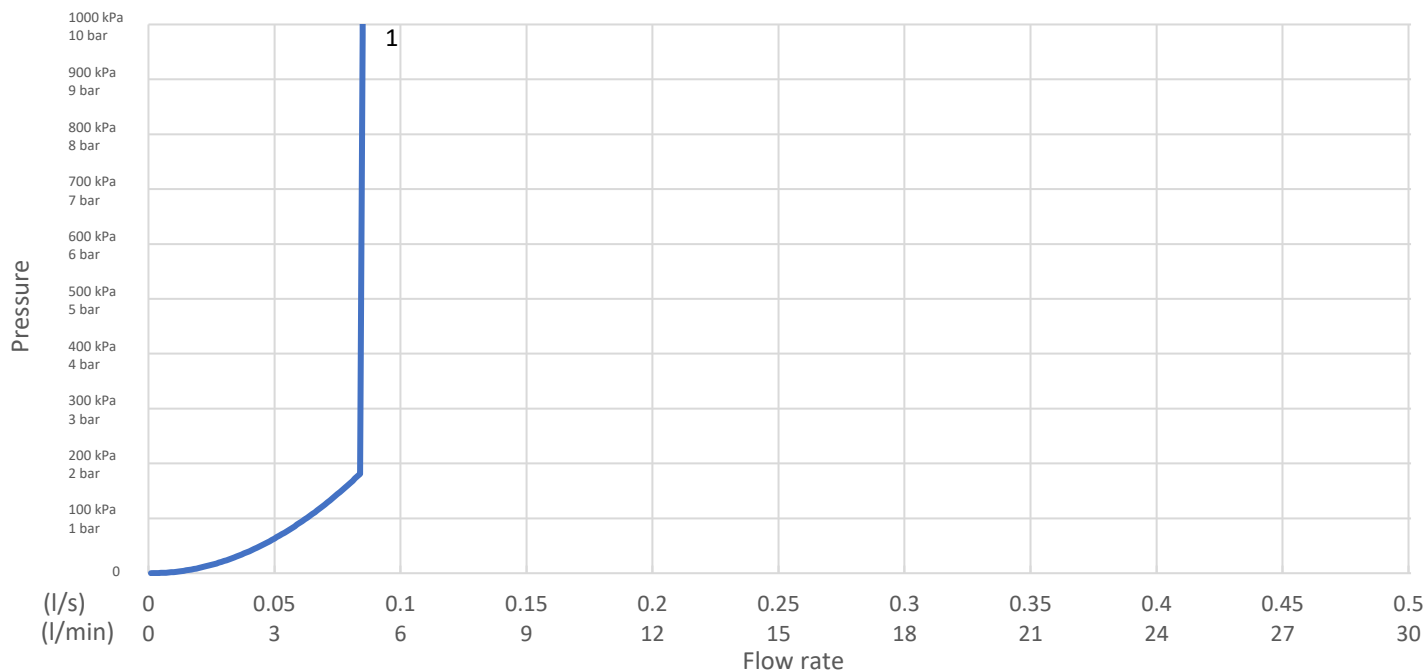

GUSTAVSBERG/

FLOW CHART/ Washbasin mixer Metic

GUSTAVSBERG /
SMARTER BATHROOMS

1. Max flow

1. Max flow

- Flowrate at 300 kPa:	0,083 l/S
- Pressure at flow 0,1 l/s:	263 kPa
- Pressure at flow 0,2 l/s:	N/A
- Pressure at flow 0,33 l/s:	N/A