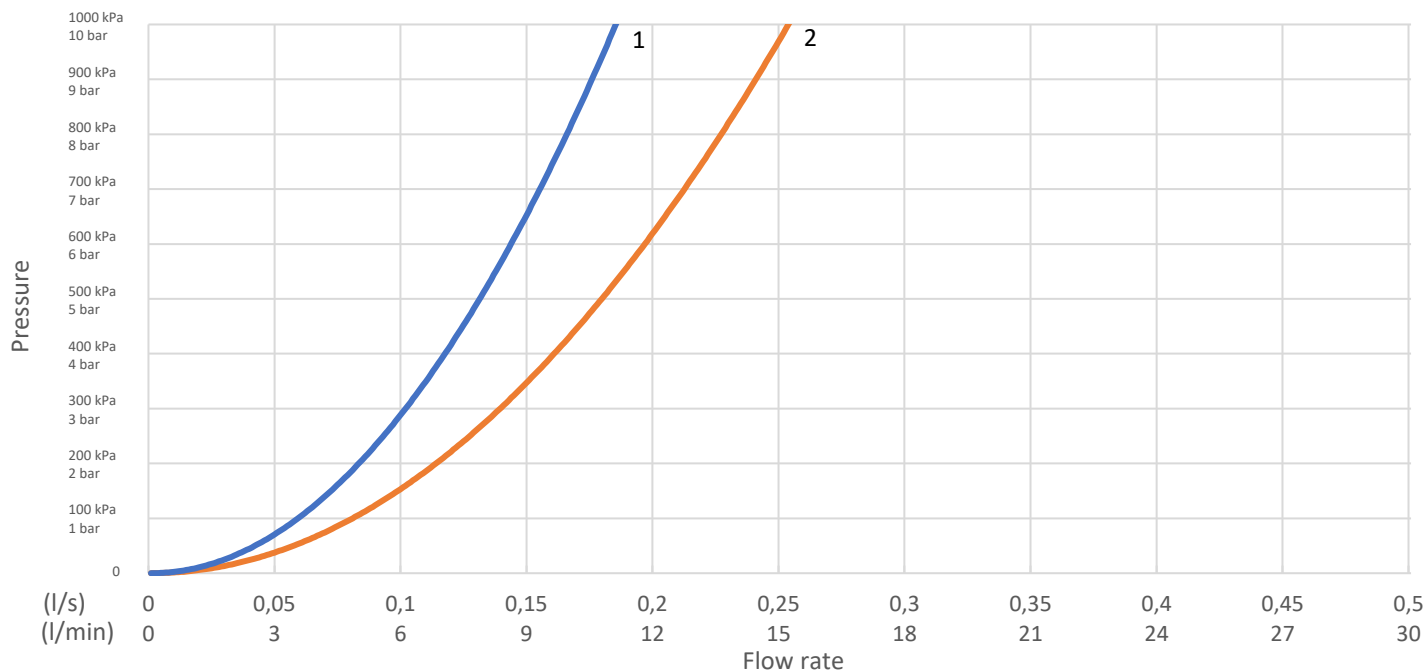

GUSTAVSBERG/

FLOW CHART/

Washbasin mixer, side spray Nordic plus

- 1. Max flow
- 2. Side spray

1. Max flow

- Flowrate at 300 kPa:	0,101 l/s
- Pressure at flow 0,1 l/s:	294 kPa
- Pressure at flow 0,2 l/s:	N/A
- Pressure at flow 0,33 l/s:	N/A