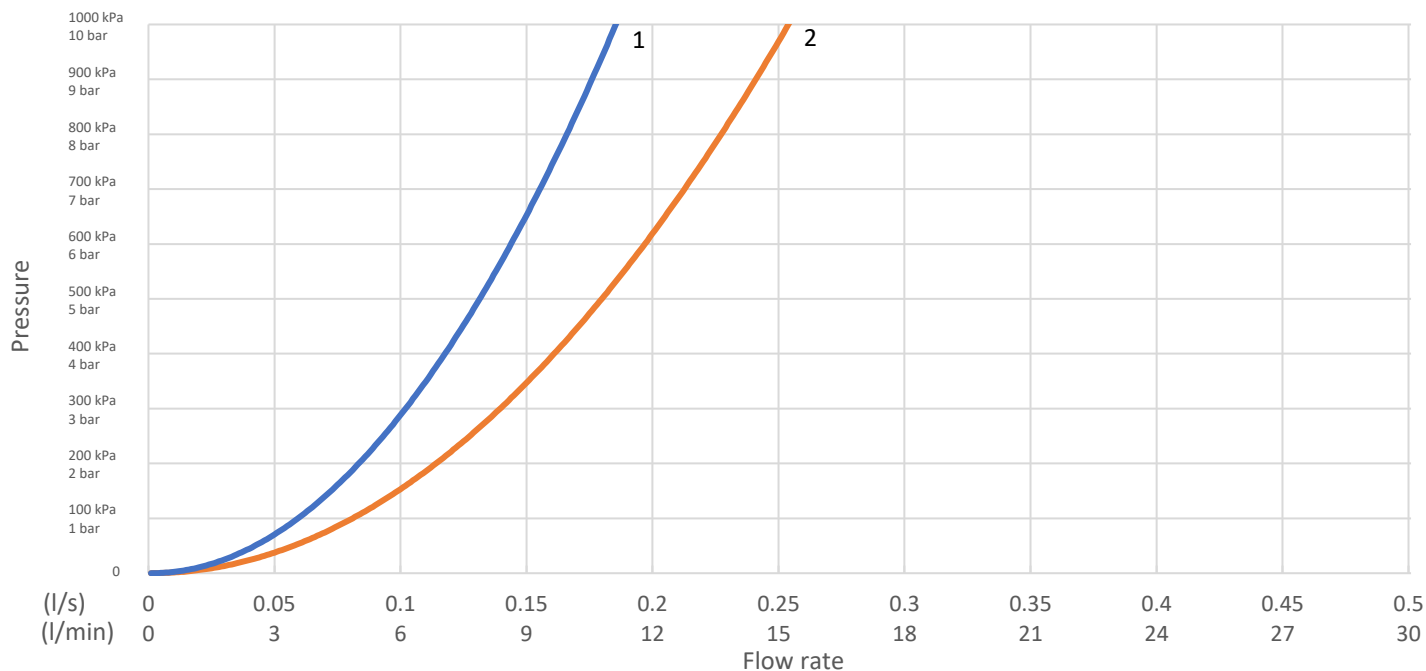

GUSTAVSBERG/

FLOW CHART/

Washbasin mixer, side spray Nordic3

GUSTAVSBERG /
SMARTER BATHROOMS

- 1. Max flow
- 2. Side spray

1. Max flow

- Flowrate at 300 kPa:	0,101 l/s
- Pressure at flow 0,1 l/s:	294 kPa
- Pressure at flow 0,2 l/s:	N/A
- Pressure at flow 0,33 l/s:	N/A