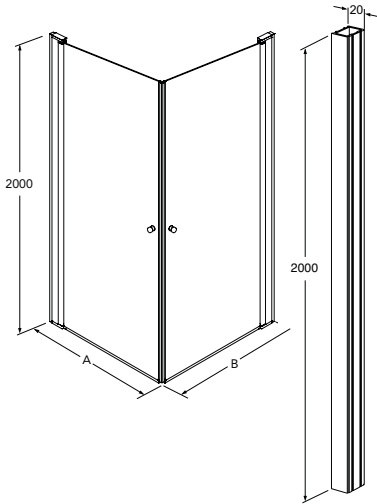

Square suihkunurkat

**Square-suihkuovet,
kulma-asennus, kromi**

Voidaan asentaa oikea- tai vasenkätiseksi
Karkaistu turvalasi 6 mm
Noususaranat nostavat ovea
5 mm avattaessa
Säädettävä seinäprofiili (20 mm)
mahdollistaa suoran asennuksen,
vaikka seinät olisivat kaltevat
Kääntyvyys 180°
Lisävarusteena saatavana
levennysprofiili, 20 mm
Ei lattiaprofiileita, hygieeninen ja
helppo pitää puhtaana
Tila rei'ille pintavesiputkien
läpivientejä varten

Square-suihkuovet, 80 x 80
790–810 x 790–810 mm

5863084

GB51SRDR8080CR

905,00

Square-suihkuovet, 80 x 90
790–810 x 890–910 mm

5863085

GB51SRDR8090CR

936,00

Square-suihkuovet, 80 x 100
790–810 x 990–1010 mm

5863086

GB51SRDR8010CR

965,00

Square-suihkuovet, 90 x 90
890–910 x 890–910 mm

5863087

GB51SRDR9090CR

965,00

Square-suihkuovet, 90 x 100
890–910 x 990–1010 mm

5863088

GB51SRDR9010CR

996,00

Square-suihkuovet, 100 x 100
990–1010 x 990–1010 mm

5863089

GB51SRDR1010CR

1027,00

Lisävarusteet: Levennysprofiili

Voidaan asentaa oikealle ja/tai
vasemmalle puolelle.
Antaa leveysuunnassa 20 mm
lisää säätövaraa.

5863076

GB51ACCEXTTP

56,00