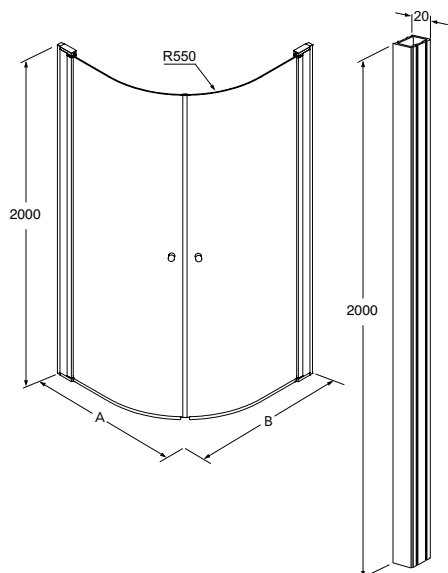

Round suihkunurkat

**Round-suihkuvet,
kulma-asennus, kromi**

Voidaan asentaa oikea- tai vasenkätiseksi
Karkaistu turvalasi 6 mm
Noususaranat nostavat ovea
5 mm avattaessa
Säädettävä seinäprofiili (20 mm)
mahdollistaa suoran asennuksen,
vaikka seinät olisivat kaltevat
Kääntyvyys 180°
Lisävarusteena saatavana
levennysprofiili, 20 mm
Ei lattiaprofiileita, hygieeninen ja
helppo pitää puhtaana
Tila rei'ille pintavesiputkien
läpivientejä varten

Round-suihkuvet, 80 x 80
790–810 x 790–810 mm

5863078

GB51RNDR8080CR

905,00

Round-suihkuvet, 80 x 90
790–810 x 890–910 mm

5863079

GB51RNDR8090CR

937,00

Round-suihkuvet, 80 x 100
790–810 x 990–1010 mm

5863080

GB51RNDR8010CR

967,00

Round-suihkuvet, 90 x 90
890–910 x 890–910 mm

5863081

GB51RNDR9090CR

967,00

Round-suihkuvet, 90 x 100
890–910 x 990–1010 mm

5863082

GB51RNDR9010CR

996,00

Round-suihkuvet, 100 x 100
990–1010 x 990–1010 mm

5863083

GB51RNDR1010CR

1027,00

Lisävarusteet

Levennysprofiili

Voidaan asentaa oikealle ja/tai
vasemmalle puolelle.
Antaa leveysuunnassa 20 mm
lisää säätövaraa.

5863076

GB51ACCEXP

56,00