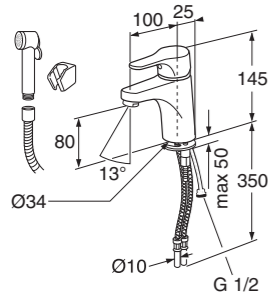

Keittiöhana tai pesuallashana

Ammehanat

Lyijyttömät hanat

Coloric keittiöhana / pesuallashana
Jouksuputki lukittavissa

Sinful Black
Rough Aluminium
Passionate Red

Ääniluokka 1, VTT-RTH-0413-08

Pesukoneventtiili 205081,
kromi, tasoon

Skandic-termostaattihana,
jossa vedettävä käsisuihku

Jouksuputki
Ylivuotosarja täyttöä varten

Nautic Pesuallashana
Energialuokka A
Säädettävä mukavuusvirtaama,
Säädettävä mukavuuslämpötila
Eco-start 17°C. Lyijyä alle 0,1 %
Keraaminen tiiviste
Tyyppihyväksytyt joustavat kytkentäletkut
Lasermerkintä lyijyttömyydestä
tuotteen takaosassa

Ilman pohjaventtiiliä

Nautic Pesuallashana, käsisuihku
ja seinäpidike
Energialuokka A
Säädettävä mukavuusvirtaama,
Säädettävä mukavuuslämpötila
Eco-start 17°C. Lyijyä alle 0,1 %
Keraaminen tiiviste
Tyyppihyväksytyt joustavat kytkentäletkut
Lasermerkintä lyijyttömyydestä
tuotteen takaosassa

Ilman pohjaventtiiliä

LVI-nro	Tuoteno	Hinta ALV 0%	EAN nro
6270814	GB41209055 23	423,00	7393792225199
6270815	GB41209055 46	423,00	7393792225205
6270818	GB41209055 49	423,00	7393792225236
6275982	GB41205081	135,00	7393792213899
	GB41217143	466,00	7393792217316
	GB41638390	45,00	7393792226639
	U90600361	372,00	4051202095710
6170036	GB41214047 0	159,00	7393792229111
6170037	GB41214147 0	222,00	7393792229128

Nautic Pesuallashana,
kääntyvä jouksuputki, 150 mm

Energialuokka A
Säädettävä mukavuusvirtaama,
Säädettävä mukavuuslämpötila
Eco-start 17°C. Lyijyä alle 0,1 %
Keraaminen tiiviste
Tyyppihyväksytyt joustavat kytkentäletkut
Kääntyvä jouksuputki 60°
Lasermerkintä lyijyttömyydestä tuotteen takaosassa

Ilman pohjaventtiiliä

Nautic Keittiöhana