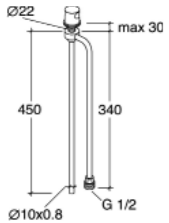

Keittiöhana tai pesuallashana

Ammehanat

Lyijyttömät hanat