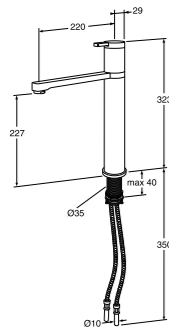

Keittiöhana tai pesuallashana

Ammehanat

Lyijyttömät hanat