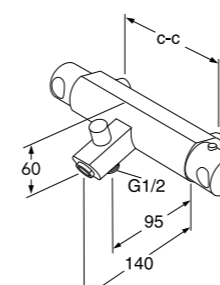

**Coloric-termostaattihana,
vaihdinjuoksuputkella**

Sinful Black
Rough Aluminium
Passionate Red

6371537
6371538
6371541

GB41219223 23
GB41219223 46
GB41219223 49

492,00
492,00
492,00

7393792226141
7393792226158
7393792226189

Ääniluokka 2, VTT-RTH-04913-08