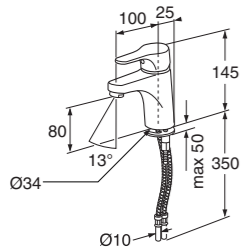

Keittiöhana tai pesuallashana

Ammehanat

Lyijyttömät hanat

Coloric keittiöhana / pesuallashana
Jouksuputki lukittavissa

Sinful Black
Rough Aluminium
Passionate Red

Ääniluokka 1, VTT-RTH-0413-08

Pesukoneventtiili 205081,
kromi, tasoon

Skandic-termostaattihana,
jossa vedettävä käsisuihku

Jouksuputki
Ylivuotosarja täyttöä varten

Nautic Pesuallashana
Energialuokka A
Säädettävä mukavuusvirtaama,
Säädettävä mukavuuslämpötila
Eco-start 17°C. Lyijyä alle 0,1 %
Keraaminen tiiviste
Tyyppihyväksytyt joustavat kytkentäletkut
Lasermerkintä lyijyttömyydestä
tuotteen takaosassa

Ilman pohjaventtiiliä

Nautic Pesuallashana, käsisuihku
ja seinäpidike
Energialuokka A
Säädettävä mukavuusvirtaama,
Säädettävä mukavuuslämpötila
Eco-start 17°C. Lyijyä alle 0,1 %
Keraaminen tiiviste
Tyyppihyväksytyt joustavat kytkentäletkut
Lasermerkintä lyijyttömyydestä
tuotteen takaosassa

Ilman pohjaventtiiliä

LVI-nro	Tuoteno	Hinta ALV 0%	EAN nro
6270814	GB41209055 23	423,00	7393792225199
6270815	GB41209055 46	423,00	7393792225205
6270818	GB41209055 49	423,00	7393792225236
6275982	GB41205081	135,00	7393792213899
	GB41217143	466,00	7393792217316
	GB41638390	45,00	7393792226639
	U90600361	372,00	4051202095710
6170036	GB41214047 0	159,00	7393792229111
6170037	GB41214147 0	222,00	7393792229128

Nautic Pesuallashana,
kääntyvä jouksuputki, 150 mm

Energialuokka A
Säädettävä mukavuusvirtaama,
Säädettävä mukavuuslämpötila
Eco-start 17°C. Lyijyä alle 0,1 %
Keraaminen tiiviste
Tyyppihyväksytyt joustavat kytkentäletkut
Kääntyvä jouksuputki 60°
Lasermerkintä lyijyttömyydestä tuotteen takaosassa

Ilman pohjaventtiiliä

Nautic Keittiöhana