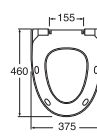

ESTETIC
2016 - 2017

ESTETIC
2017 -

STANDARD
PRILL-LAUD
9M246101

STANDARD
PRILL-LAUD
9M646101

STANDARD
PRILL-LAUD
9M646101

STANDARD
PRILL-LAUD
9M106101

STANDARD
PRILL-LAUD
9M106101

PÖHJAVENTIIL
9GN00100