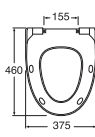

ESTETIC
2016 - 2017

ESTETIC
2017 -

STANDARD
PRILL-LAUD
9M246101

STANDARD
PRILL-LAUD
9M646101

STANDARD
PRILL-LAUD
9M646101

STANDARD
PRILL-LAUD
9M106101

STANDARD
PRILL-LAUD
9M106101

PÖHJAVENTIIL
9GN00100