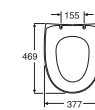

STANDARD COVER
9M246101