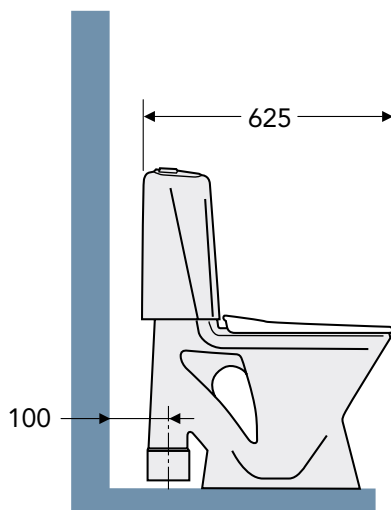

IT'S THIS SIMPLE TO INSTALL HYGIENIC FLUSH

For the best flushing results, we recommend installing the Hygienic Flush 5G84 using Gustavsberg's Triomont fixture. The Triomont fixture suits most bathrooms and helps avoid large and costly remodelling. All you actually need is at least 14 cm of depth, which is the floor space that the fixture requires. As such, it takes up no more space than a floor-mounted WC.

FLOOR-MOUNTED WC