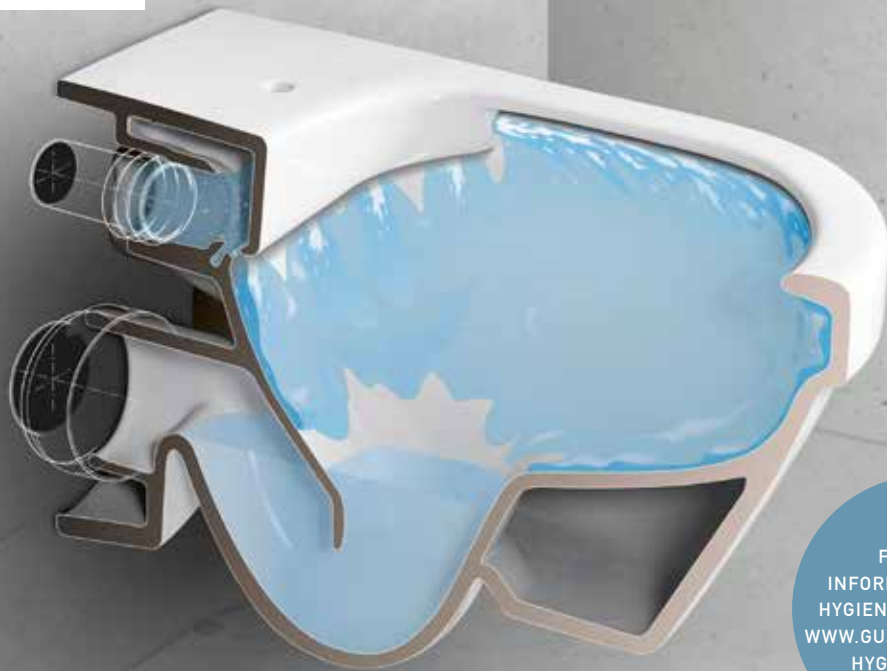

EASIER TO CLEAN WITH SMARTER FLUSHING

The Hygienic Flush 5G84 is a toilet bowl with an open flush rim that facilitates cleaning and promotes good hygiene. The flush efficiently cleans the toilet bowl, and the innovative design with smooth surfaces ensures that there is nowhere for dirt to accumulate. The open flush rim also facilitates cleaning and minimises the need to use strong cleaning agents. Hygienic Flush features a timeless, elegant design and blends seamlessly into all bathroom environments.

TIMELESS DESIGN COMBINED WITH PERFECT FUNCTION. HYGIENIC FLUSH SUITS ALL BATHROOMS.

FOR MORE INFORMATION ABOUT HYGIENIC FLUSH, VISIT WWW.GUSTAVSBERG.COM/HYGIENICFLUSH