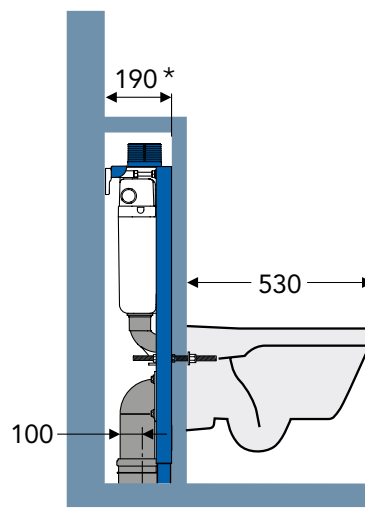

REPLACE WITH A WALL-MOUNTED
TOILET BOWL AND TRIOMONT FIXTURE.