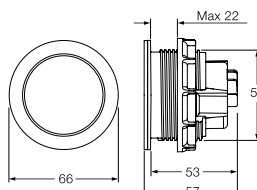

### Wall-mounted control panel

Mechanical or pneumatic control panel for placing in a fixed position on the wall above the bowl.

Pneumatic wall-mounted control panel, Duo, white glass.

### Top-mounted control panel

Mechanical or pneumatic control panel for placing in a fixed position on top of a half-wall.

Mechanical top-mounted control panel, Duo, polished chrome, plastic.

### Pneumatic flush button

Air-controlled single-flush button that you can position anywhere within 1.5 m of the fixture.

Pneumatic flush button, stainless.

VISIT OUR WEBSITE AT  
WWW.GUSTAVSBERG.SE FOR  
EVEN MORE INSPIRATION AND  
OUR FULL RANGE OF PRODUCTS.