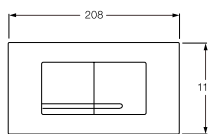

Top-mounted control panel

Mechanical or pneumatic control panel for placing in a fixed position on top of a half-wall.

Mechanical top-mounted control panel, Duo, polished chrome, plastic.

Pneumatic flush button

Air-controlled single-flush button that you can position anywhere within 1.5 m of the fixture.