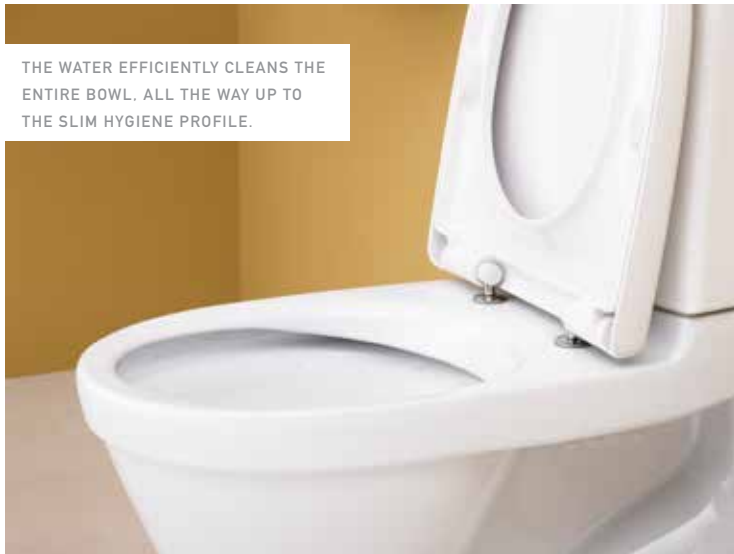

FLUSHES CLEAN ALL THE WAY TO THE TOP

THE WATER EFFICIENTLY CLEANS THE ENTIRE BOWL. ALL THE WAY UP TO THE SLIM HYGIENE PROFILE.