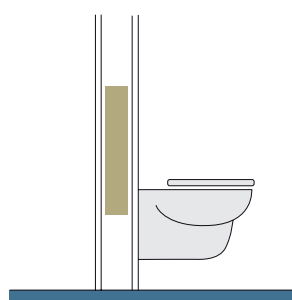

THREE TRIOMONT SOLUTIONS

BEHIND A FULL WALL