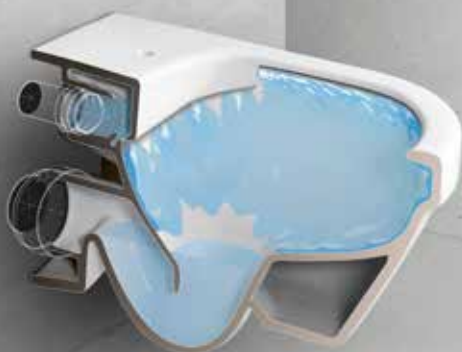

### REVOLUTIONARY FLUSHING TECHNOLOGY

Hygienic Flush means optimal hygiene with every flush. The innovative design with the open flush rim eliminates all dirt traps. The smart flushing rinses efficiently all the way up to the slim, easy-to-clean hygiene profile and minimises the need to use aggressive cleaning agents.

## SMARTNESS CONCEALED

For the wall-mounted toilet, the fixtures have been simplified and hidden from view through the patented Suprafix system. The concealed wall mounting allows almost seamless design. A neater design free from dirt traps facilitates cleaning and improves hygiene.