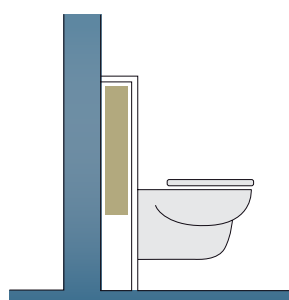

BEHIND A HALF-WALL