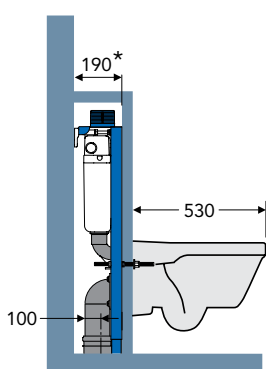

REPLACE WITH A WALL-MOUNTED TOILET AND A TRIOMONT FIXTURE

*) THE EXAMPLE PRESENTS THE DIMENSIONS WHERE THE CENTRE OF THE DRAIN IS LOCATED 100 MM FROM THE WALL.

A WIDE RANGE OF TOILETS TO CHOOSE FROM

All toilets from Gustavsberg can be combined with the Triomont fixture. The distance between the bolts for fixing the toilet in place is 180 or 230 mm to accommodate different types. As Gustavsberg is a part of Villeroy & Boch, you can also choose from this company's range of toilets. If you set the distance between the bolts to 180 mm, you can use all toilet models from Gustavsberg and Villeroy & Boch – and there are models to suit everyone: children, tall people, short people, heavily built people, and people with special needs. There are large and small models. There are models for corner installation and for small spaces. And all the models match the Triomont fixtures from Gustavsberg – of course.