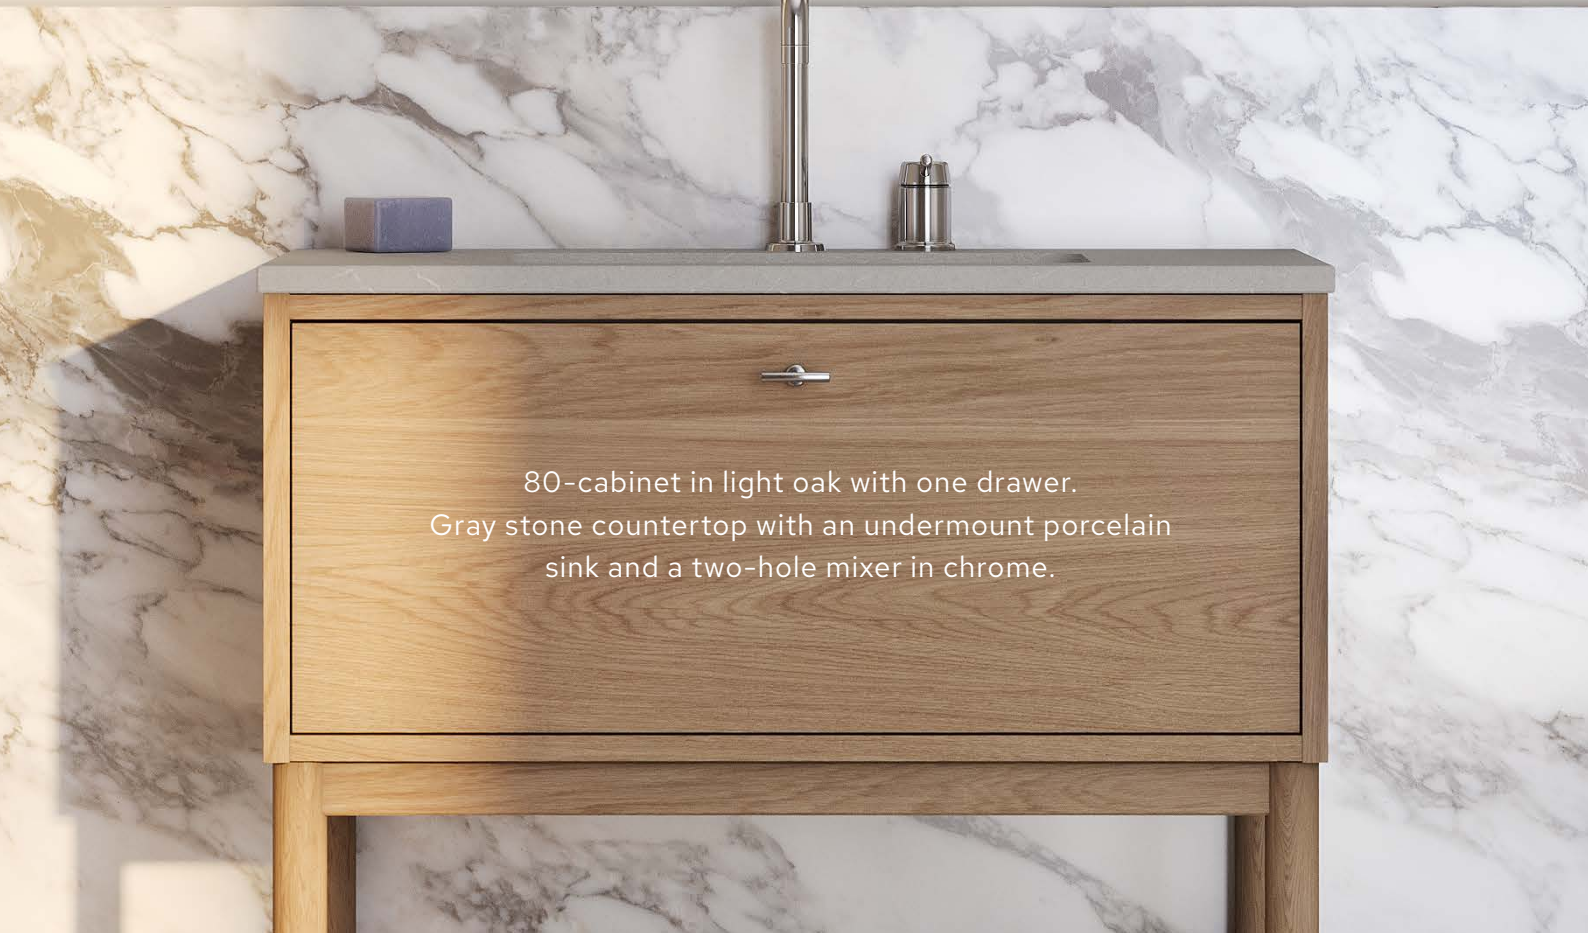

A brand new
classic

New- stalgia

120-VANITY IN BROWN OAK
with two storage drawers. A beige
stone countertop with double faucets
and a sink mixer in polished brass.

A new, historic bathroom series

Ducentic is a brand-new bathroom series with historic roots. A result of our long history, designed to last and become a reliable part of the bathroom history you will soon write together.

White 60-cabinet with a white washbasin and washbasin mixer in chrome.

SINGLE-HOLE MIXER IN CHROME
With a swivel spout and adjustable maximum temperature.

MIRROR

Rectangular mirror with rounded edges and a frame in polished steel.

Classic materials

80-cabinet in light oak with one drawer.
Gray stone countertop with an undermount porcelain
sink and a two-hole mixer in chrome.

PORCELAIN OR STONE

Our sinks are available in white porcelain, as well as in beige or gray stone countertops with an undermount porcelain sink.

BRASS OR CHROME

Elegantly polished and classic materials for a long lifespan on our showers and washbasin mixer.

LIGHT OAK AND BROWN OAK

The cabinet is available in light or brown oak veneer and with or without a solid oak leg frame.