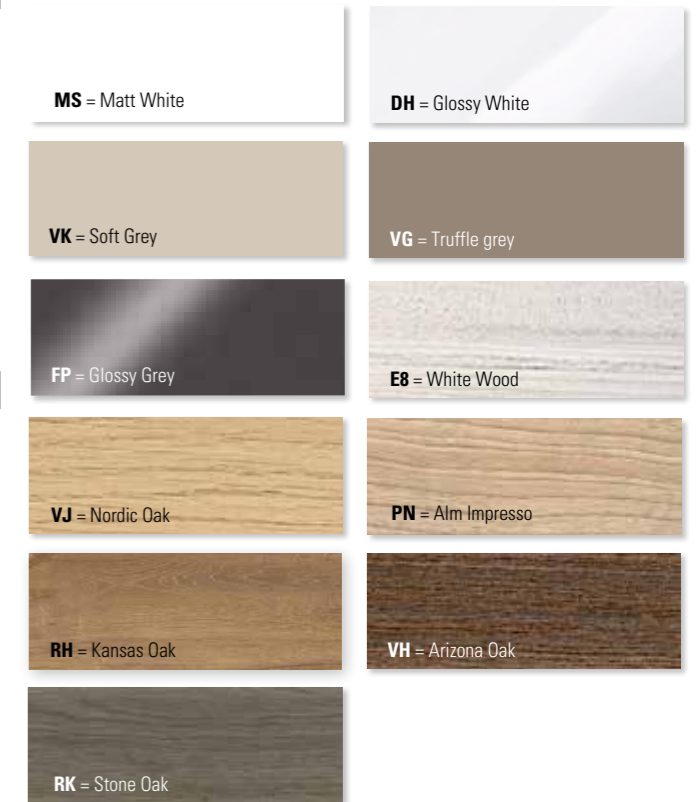

FARVER PÅ FRONT/KABINET VENTICELLO - PRISGRUPPE 1

MS = Matt White

DH = Glossy White

VK = Soft Grey

VG = Truffle grey

FP = Glossy Grey

EB = White Wood

VJ = Nordic Oak