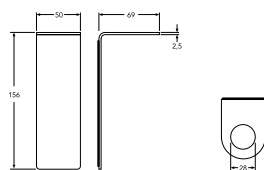

Farve	Art-nr	VVS-nr
Krom	GB7199SDCR	774358504
Sort	GB7199SDBL	774358501

Baggrundsbelyst spejl

- Spejl med behageligt baggrundsllys
- IP44-class
- Lyskilde: LED
- Strøm: 14 W
- Farvetemperatur: 4000 K
- Lumen: 1392 lm

- Kan dæmpes: Nej
- Lyskilde medfølger: Ja
- Spænding: 220-240 V
- Beskyttelsesklasse: 2
- Transformator inkluderet
- Elinstallation skal foretages af en autoriseret elektriker