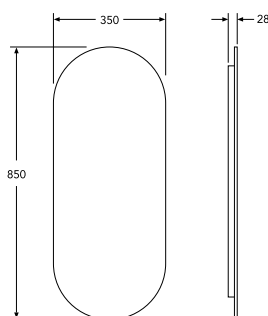

Art-nr	VVS-nr
Spejl med belysning 35cm	GB7199ML35	784407340