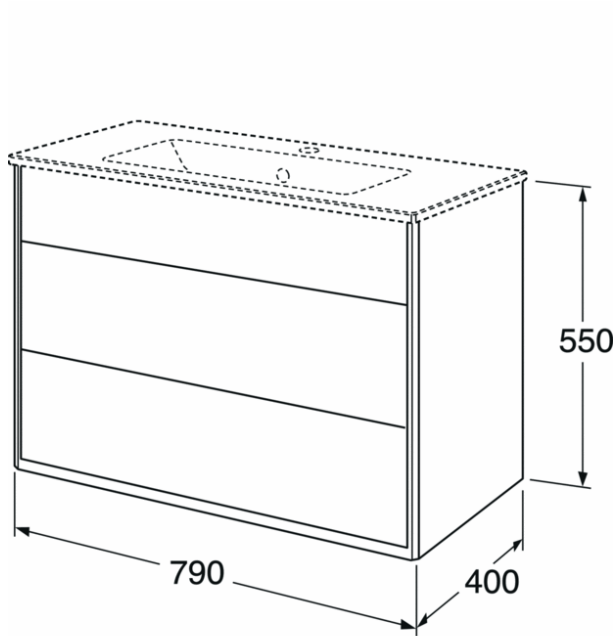

# Bathroom cabinet Graphic - 80 cm

Cabinet without sink, white door with groove

## Product features

Moisture resistant

Soft close furniture

- Short depth - makes it fit also in small bathrooms
- Hidden compartment for storing small things
- The fold out compartment provides extra shelf space