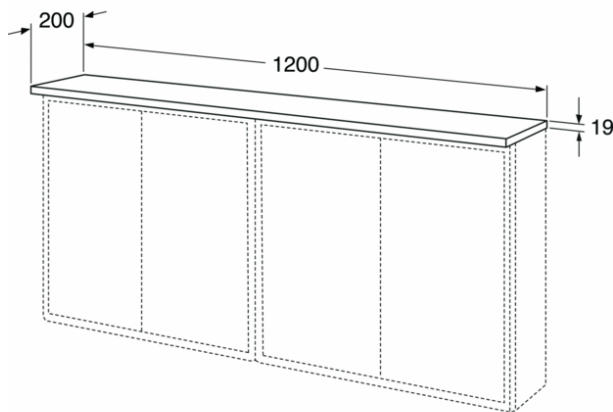

Villeroy & Boch Gustavsberg AB / Box 400, 134 29 Gustavsberg, Sweden / Tel: +46 (0) 8-570 391 00 | Fax +46 8 570 320 36 /

www.gustavsberg.com / info@gustavsberg.com