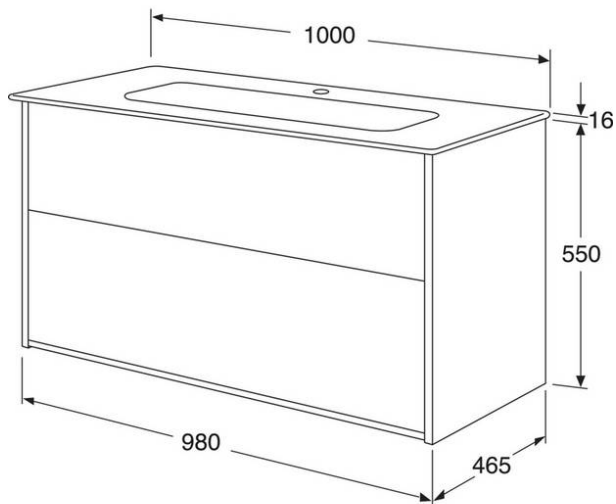

Energy labeling and certifications

Villero & Boch Gustavsberg AB / Box 400, 134 29 Gustavsberg, Sweden / Tel: +46 (0) 8-570 391 00 | Fax +46 8 570 320 36 /

www.gustavsberg.com / info@gustavsberg.com