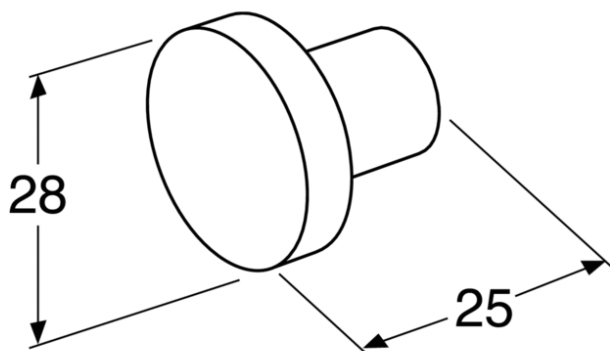

Knob for bathroom cabinet - K6

White, □ 28 mm

GUSTAVSBERG /
SMARTER BATHROOMS

Product features

- Knob with a taut and modern style
- Varnished metal

Article number etc.

RSK-nr:

ART-nr:

EAN-nr:

GB7199K6WH000

7316181000610

Packaging

L: 0,00 x W: 0,00 x H: 0,00 mm.

Weight: 0,00 kg

Energy labeling and certifications

Villeroy & Boch Gustavsberg AB / Box 400, 134 29 Gustavsberg, Sweden / Tel: +46 (0) 8-570 391 00 | Fax +46 8 570 320 36 /