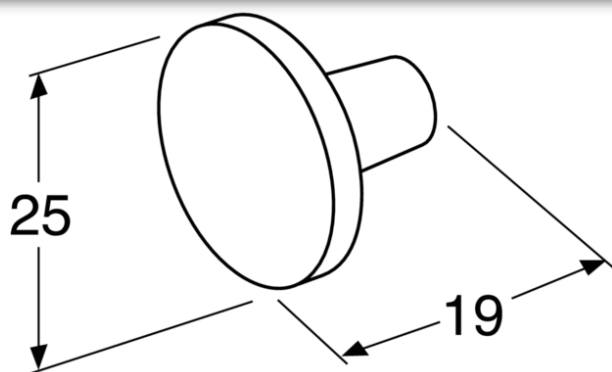

Villeroy & Boch Gustavsberg AB / Box 400, 134 29 Gustavsberg, Sweden / Tel: +46 (0) 8-570 391 00 | Fax +46 8 570 320 36 /

www.gustavsberg.com / info@gustavsberg.com