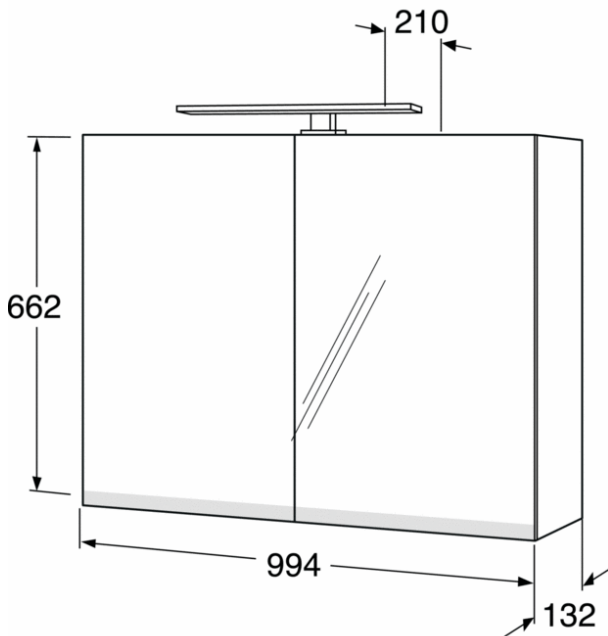

Villeroy & Boch Gustavsberg AB / Box 400, 134 29 Gustavsberg, Sweden / Tel: +46 (0) 8-570 391 00 | Fax +46 8 570 320 36 /

www.gustavsberg.com / info@gustavsberg.com