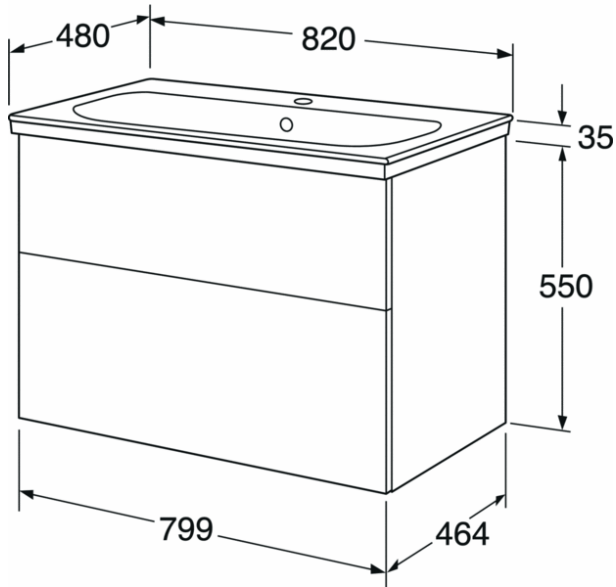

# Bathroom cabinet Artic - 80 cm

Bathroom cabinet with sink, white door with grip rail

## Article number etc.

RSK-nr:

ART-nr:

EAN-nr:

GB714880AGWB

7391530068428

Packaging

L: 0,00 x W: 0,00 x H: 0,00 mm.

Weight: 50,40 kg