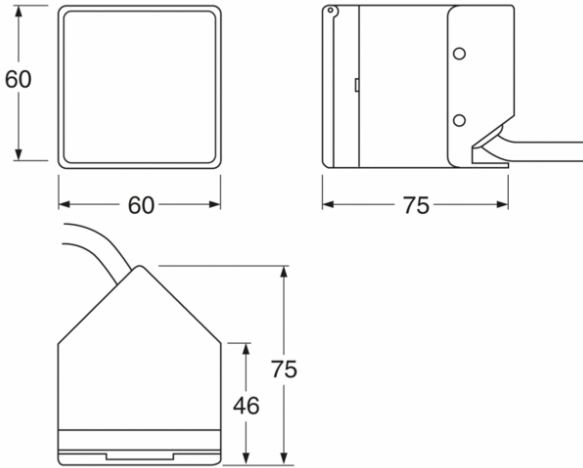

Electrical outlet 220 V

GUSTAVSBERG /
SMARTER BATHROOMS

Product features

- For installation in bases
- IP44 rated

Article number etc.

RSK-nr:

ART-nr:

EAN-nr:

GB711800220

7391530066103

Packaging

L: 0,00 x W: 0,00 x H: 0,00 mm.

Weight: 21,70 kg

Energy labeling and certifications

Assembling & Care

Electric installation must always be carried out by a certified electrician.

Villeroy & Boch Gustavsberg AB / Box 400, 134 29 Gustavsberg, Sweden / Tel: +46 (0) 8-570 391 00 | Fax +46 8 570 320 36 /

www.gustavsberg.com / info@gustavsberg.com