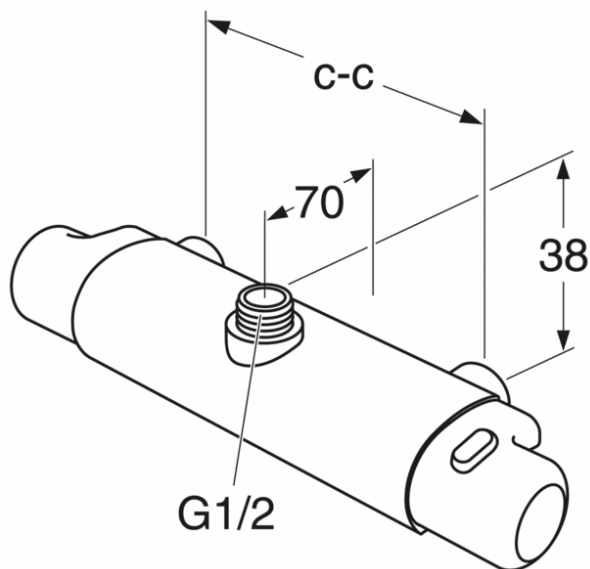

# Shower mixer Logic - thermostat

Outlet upwards, 150 c-c

GUSTAVSBERG /  
SMARTER BATHROOMS

## Product features

Safe touch

EVEN  
PRESSURE  
TEMPERATURE

- Safe Touch reduces the heat on the front of the faucet
- Maintains even water temperature
- Can be expanded with ceiling shower set

## Article number etc.

RSK-nr:

ART-nr:

EAN-nr:

GB41214924

7393792227094

Packaging

L: 285,00 x W: 165,00 x H: 85,00 mm.

Weight: 2,35 kg