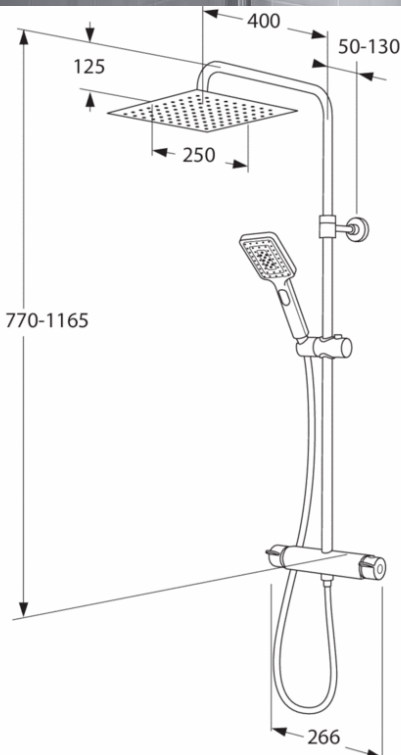

## Article number etc.

RSK-nr:

ART-nr:

EAN-nr:

GB41205635

7393792231404

Packaging

L: 714,00 x W: 368,00 x H: 94,00 mm.

Weight: 5,20 kg

## Assembling & Care

Prior to installation the lines must be flushed up to the faucet. The faucet is connected with the cold water line on the right and the hot water line on the left. Water pressure: max 1000 kPa, min 50kPa. Hot water temperature: max 80°C, min 45°C. Please note that we are not liable for damage resulting from improper installation.