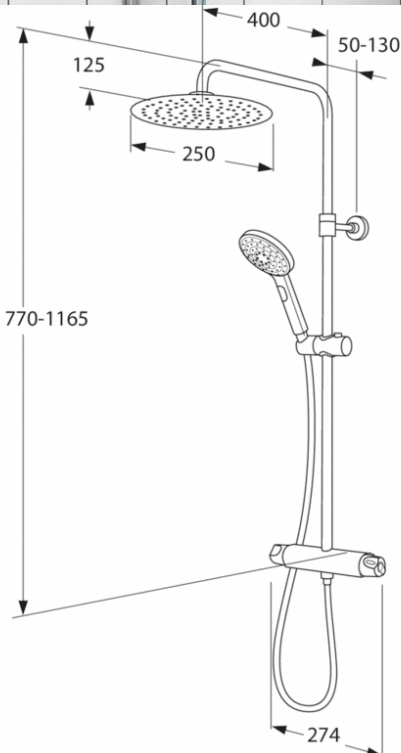

## Product features

Safe touch

EVEN  
PRESSURE  
TEMPERATURE

- Super slim head shower with generous water flow
- 3-functional hand shower with a pushbutton
- A stylish mixer with grip-friendly handles in innovative design

## Article number etc.

RSK-nr:

ART-nr:

EAN-nr:

GB41205330

7393792231213

Packaging

L: 714,00 x W: 368,00 x H: 94,00 mm.

Weight: 5,20 kg

## Assembling & Care

Prior to installation the lines must be flushed up to the faucet. The faucet is connected with the cold water line on the right and the hot water line on the left. Water pressure: max 1000 kPa, min 50kPa. Hot water temperature: max 80°C, min 45°C. Please note that we are not liable for damage resulting from improper installation.