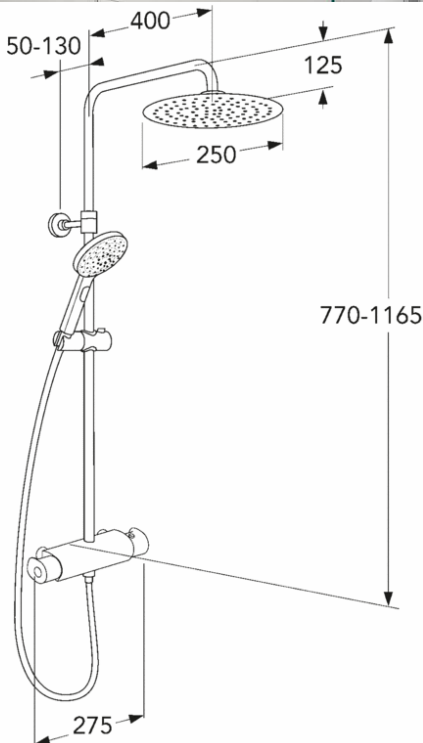

Shower column Atlantic Round

160 c-c

GUSTAVSBERG /
SMARTER BATHROOMS

Product features

Eco-flow

Safe touch

EVEN
PRESSURE
TEMPERATURE

- Water and energysaving; flow handshower 7,5 l/min, head shower 12 l/min
- Super slim round head shower Ø250 mm
- Can be combined with Gustavsberg bathtub spout

Article number etc.

RSK-nr:

ART-nr:

EAN-nr:

GB41205030

7393792233316

Packaging

L: 714,00 x W: 368,00 x H: 94,00 mm.

Weight: 5,20 kg

Energy labeling and certifications

Assembling & Care

Prior to installation the lines must be flushed up to the faucet. The faucet is connected with the cold water line on the right and the hot water line on the left. Water pressure: max 1000 kPa, min 50kPa. Hot water temperature: max 80°C, min 45°C. Please note that we are not liable for damage resulting from improper installation.