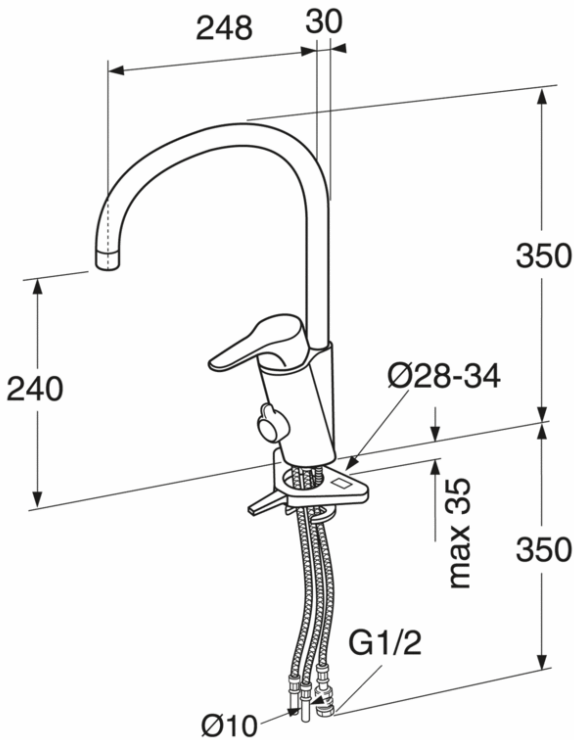

Villeroy & Boch Gustavsberg AB / Box 400, 134 29 Gustavsberg, Sweden / Tel: +46 (0) 8-570 391 00 | Fax +46 8 570 320 36 /

www.gustavsberg.com / info@gustavsberg.com