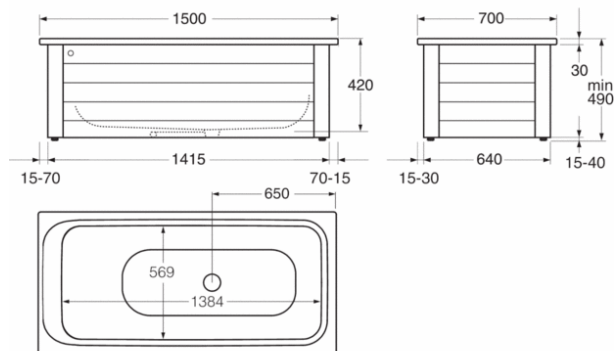

Bathtub front panel 7415 – 1500 x 700

Full-front panel frame, white

GUSTAVSBERG /
SMARTER BATHROOMS

Product features

- Full-front panel features a slidable lower section to facilitate cleaning
- Feet adjustable 25 mm in height
- Space for pipework

Article number etc.

RSK-nr:

ART-nr:

EAN-nr:

GB2174150100

7391530071886

Packaging

L: 304,00 x W: 1537,00 x H: 84,00 mm.