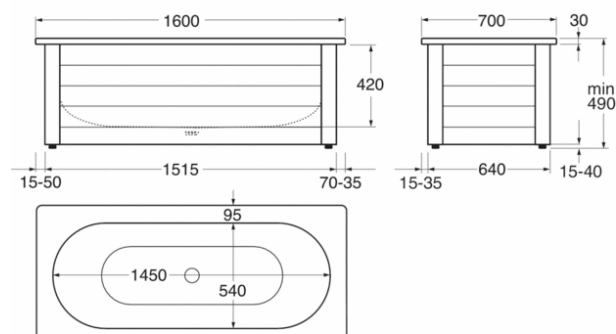

Bathtub with front panel, Duo – 1600 x 700

With full-front panel frame, black

GUSTAVSBERG /
SMARTER BATHROOMS

Product features

Glazeplus

Anti-slip

Support
handles

- Made of titanium steel and enamel, an extremely durable combination
- Two sloping head ends, designed for two people
- Adjustable feet for a stable tub – on uneven floors, too

Article number etc.

RSK-nr:

ART-nr:

EAN-nr:

GB211603741656

7391530072111

Packaging

L: 0,00 x W: 0,00 x H: 0,00 mm.