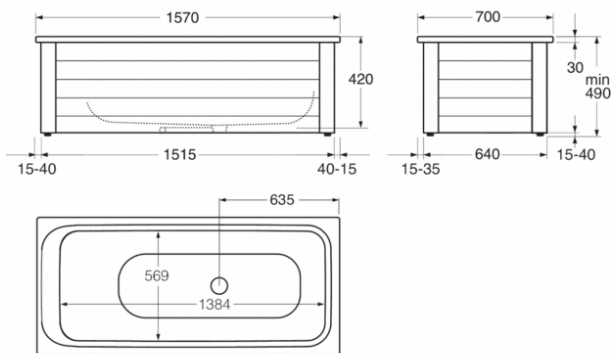

Bathtub, Combi – 1570 x 700

In standard version

GUSTAVSBERG /
SMARTER BATHROOMS

Product features

- Made of titanium steel and enamel, an extremely durable combination
- With optimal space to stand and shower
- Hygienic, hard surface where neither dirt nor bacteria can build up

Article number etc.

RSK-nr:

ART-nr:

EAN-nr:

GB2115740100

7391530071718

Packaging

L: 720,00 x W: 1590,00 x H: 500,00 mm.

Weight: 29,50 kg

Energy labeling and certifications

Villeroy & Boch Gustavsberg AB / Box 400, 134 29 Gustavsberg, Sweden / Tel: +46 (0) 8-570 391 00 | Fax +46 8 570 320 36 /

www.gustavsberg.com / info@gustavsberg.com