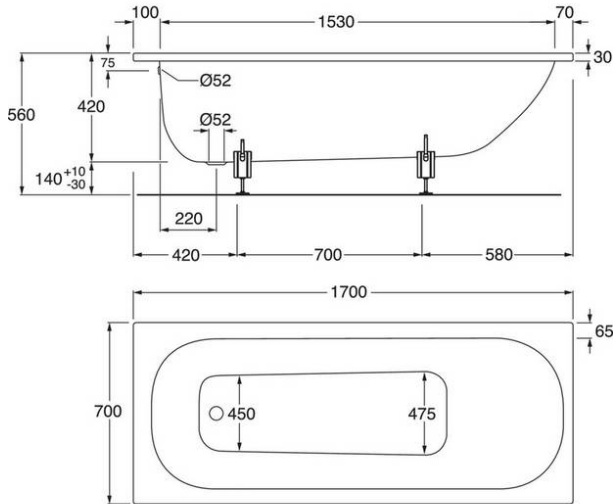

# Bathtub 2945 built-in - 1700x700

With overflow hole and Glazeplus

GUSTAVSBERG /  
SMARTER BATHROOMS

## Article number etc.

RSK-nr:

ART-nr:

EAN-nr:

GB2082945113

7391530080796

Packaging

L: 1710,00 x W: 710,00 x H: 425,00 mm.

Weight: 45,90 kg