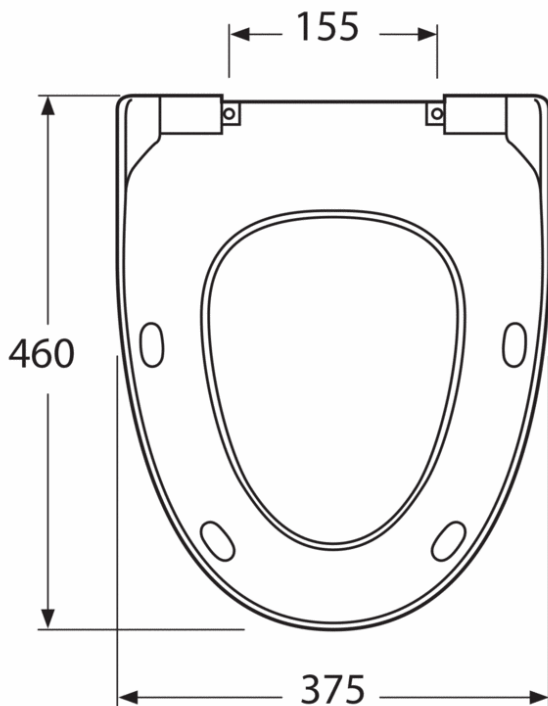

Toilet seat Estetic 9M10 - SC/QR

White

GUSTAVSBERG /
SMARTER BATHROOMS

Product features

Quick
release

Soft close

- Fits Estetic 8300
- Soft Close (SC) for quiet and soft closing
- Quick Release (QR) easy to take off for simplified cleaning

Article number etc.

RSK-nr:

ART-nr:

EAN-nr:

9M10S101

4051202251611

Packaging

L: 460,00 x W: 383,00 x H: 49,00 mm.

Weight: 2,90 kg

Energy labeling and certifications

Villeroy & Boch Gustavsberg AB / Box 400, 134 29 Gustavsberg, Sweden / Tel: +46 (0) 8-570 391 00 | Fax +46 8 570 320 36 /

www.gustavsberg.com / info@gustavsberg.com