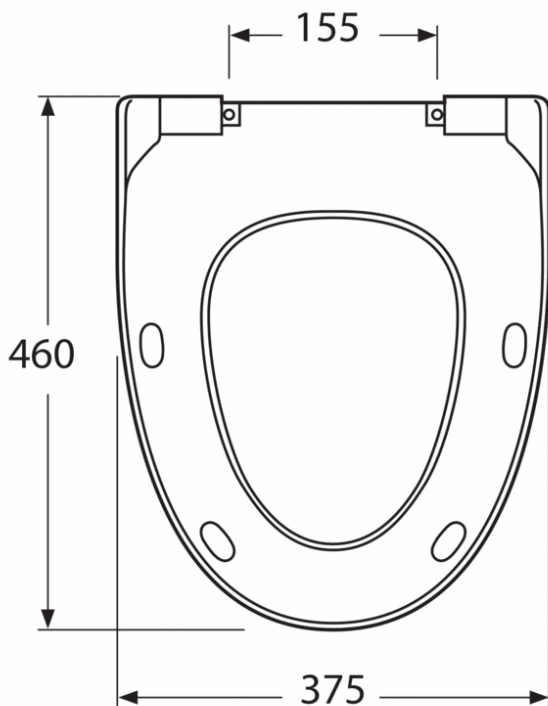

Villeroy & Boch Gustavsberg AB / Box 400, 134 29 Gustavsberg, Sweden / Tel: +46 (0) 8-570 391 00 | Fax +46 8 570 320 36 /

www.gustavsberg.com / info@gustavsberg.com