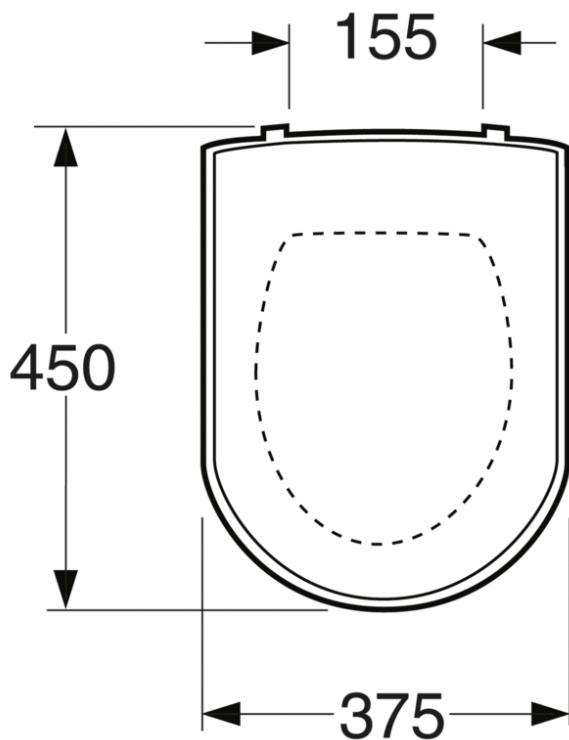

Hard seat

For floor standing toilets, white, including stainless steel fixings

Product features

- Toilet model Artic from 2005- Toilet model Hygienic Flush 5G84 from 2014- Toilet model ARTic 4330 from 2005-

Article number etc.

RSK-nr:	ART-nr:	EAN-nr:
	98895101	4051202304522

Packaging
L: 488,00 x W: 388,00 x H: 70,00 mm.
Weight: 3,69 kg

Energy labeling and certifications

Villeroy & Boch Gustavsberg AB / Box 400, 134 29 Gustavsberg, Sweden / Tel: +46 (0) 8-570 391 00 | Fax +46 8 570 320 36 /