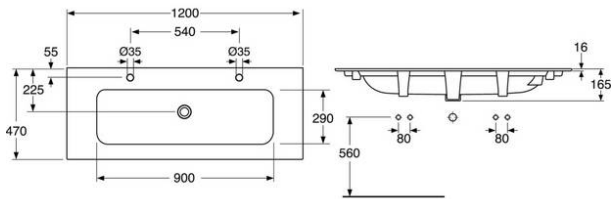

Artic slim Furniture washbasin

White 120cm

GUSTAVSBERG /
SMARTER BATHROOMS

Product features

- Fits Artic Vanity units with recessed fronts
- Made from hygienic, durable and densely sintered sanitary ware
- Less visible placement of overflow drain in front side

Article number etc.

RSK-nr:

ART-nr:

EAN-nr:

4GA0C401

4062373895702

Packaging

L: 1325,00 x W: 260,00 x H: 630,00 mm.

Weight: 27,50 kg

Energy labeling and certifications

Villeroy & Boch Gustavsberg AB / Box 400, 134 29 Gustavsberg, Sweden / Tel: +46 (0) 8-570 391 00 | Fax +46 8 570 320 36 /

www.gustavsberg.com / info@gustavsberg.com