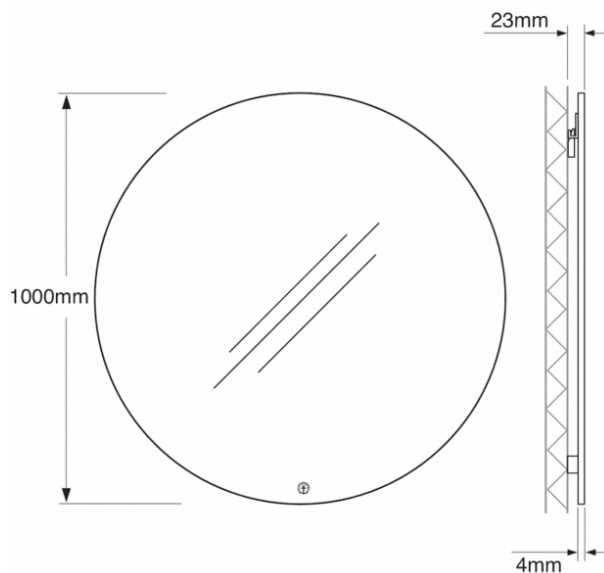

Villeroy & Boch Gustavsberg AB / Box 400, 134 29 Gustavsberg, Sweden / Tel: +46 (0) 8-570 391 00 | Fax +46 8 570 320 36 /

www.gustavsberg.com / info@gustavsberg.com