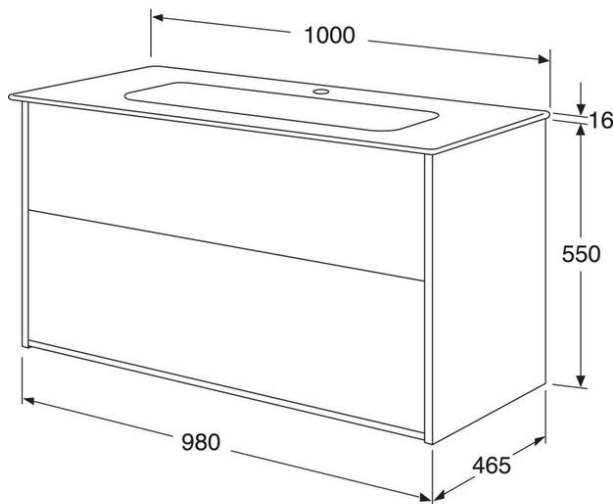

Energy labeling and certifications

Villeroy & Boch Gustavsberg AB / Box 400, 134 29 Gustavsberg, Sweden / Tel: +46 (0) 8-570 391 00 | Fax +46 8 570 320 36 /

www.gustavsberg.com / info@gustavsberg.com