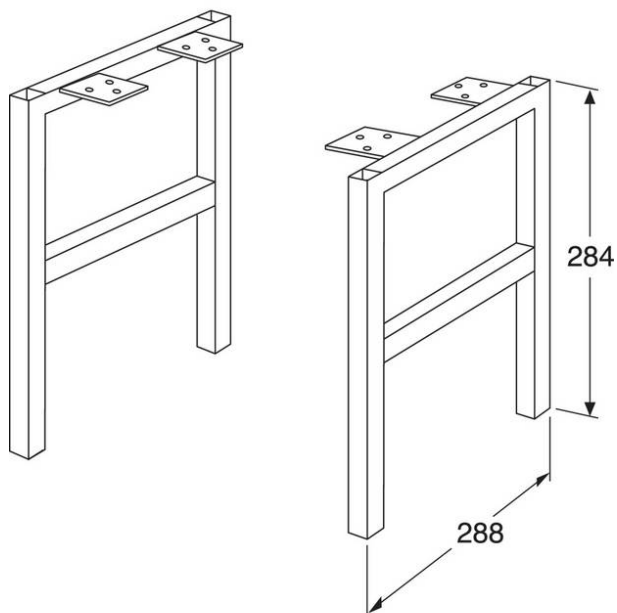

leg frame Artic - 32 cm

Black

GUSTAVSBERG /
SMARTER BATHROOMS

Product features

- Fits to Artic storage cabinets with 32 cm depth
- Adjustable feet
- The cabinet must always be mounted on a wall

Article number etc.

RSK-nr:

ART-nr:

EAN-nr:

GB71ACLF32BL

4065467172116

Packaging

L: 295,00 x W: 420,00 x H: 65,00 mm.

Weight: 2,00 kg

Energy labeling and certifications

Villeroy & Boch Gustavsberg AB / Box 400, 134 29 Gustavsberg, Sweden / Tel: +46 (0) 8-570 391 00 | Fax +46 8 570 320 36 /

www.gustavsberg.com / info@gustavsberg.com