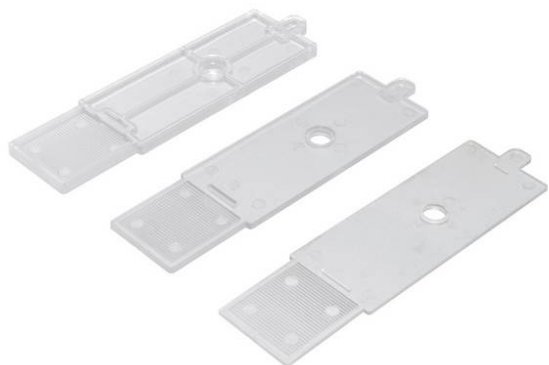

Elevation set, Square/Round

Spacer plates for raising wall profiles for shower walls and doors

GUSTAVSBERG /
SMARTER BATHROOMS

Product features

Article number etc.

RSK-nr:

ART-nr:

EAN-nr:

GB59SESP0007

7391530074429

Packaging

L: 2040,00 x W: 850,00 x H: 110,00 mm.

Weight: 33,00 kg

Energy labeling and certifications

Villeroy & Boch Gustavsberg AB / Box 400, 134 29 Gustavsberg, Sweden / Tel: +46 (0) 8-570 391 00 | Fax +46 8 570 320 36 /