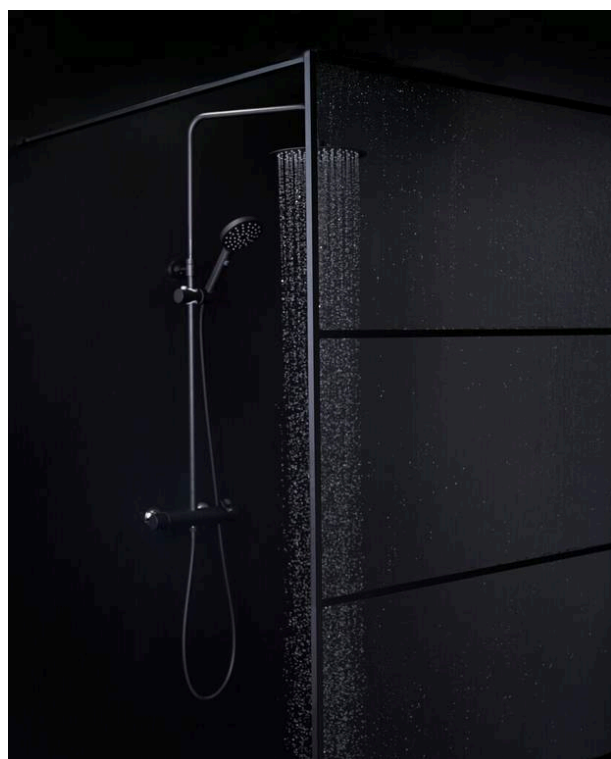

SQUARE Shower wall

with black frames, 120 cm

GUSTAVSBERG /
SMARTER BATHROOMS

Product features

- Black matte anodized aluminium with all visible details in black
- Frames on the outside of the glass to avoid dirt build up
- Available in sizes up to 140 cm

Article number etc.

RSK-nr: ART-nr: EAN-nr:
GB51SRWL12HBL 7391530074887

Packaging
L: 70,00 x W: 1240,00 x H: 2070,00 mm.
Weight: 42,00 kg

Energy labeling and certifications

Villeroy & Boch Gustavsberg AB / Box 400, 134 29 Gustavsberg, Sweden / Tel: +46 (0) 8-570 391 00 | Fax +46 8 570 320 36 /

www.gustavsberg.com / info@gustavsberg.com