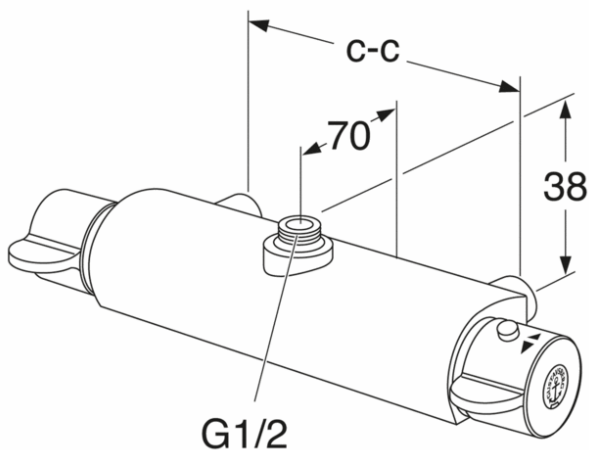

Shower mixer Nordic³ - thermostat

Outlet upward, 150 c-c

Product features

Safe touch

EVEN
PRESSURE
TEMPERATURE

- Safe Tough reduces the heat on the front of the mixer
- Maintains even water temperature upon pressure and temperature changes
- Built-in automatic hot water block

Article number etc.

RSK-nr:

ART-nr:

EAN-nr:

GB41215624

7393792229449

Packaging

L: 370,00 x W: 105,00 x H: 70,00 mm.

Weight: 1,97 kg

Energy labeling and certifications

- The product is adapted to fulfil Safe Water Installation industry guidelines

Assembling & Care

Prior to installation the lines must be flushed up to the faucet. The faucet is connected with the cold water line on the right and the hot water line on the left. Water pressure: max 1000 kPa, min 50kPa. Hot water temperature: max 80°C, min 45°C. Please note that we are not liable for damage resulting from improper installation.