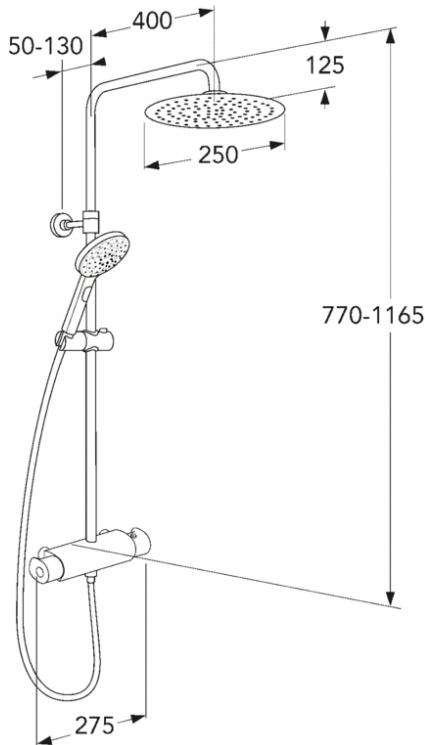

Shower column Atlantic Round

160 c-c

GUSTAVSBERG /
SMARTER BATHROOMS

Product features

Eco-flow

Safe touch

EVEN
PRESSURE
TEMPERATURE

- Water and energysaving; flow handshower 7,5 l/min, head shower 12 l/min
- Super slim round head shower Ø250 mm
- Can be combined with Gustavsberg bathtub spout

Article number etc.

RSK-nr:

ART-nr:

EAN-nr:

GB41205030

7393792233316

Packaging

L: 714,00 x W: 368,00 x H: 94,00 mm.

Weight: 5,20 kg

Energy labeling and certifications

Assembling & Care

Prior to installation the lines must be flushed up to the faucet. The faucet is connected with the cold water line on the right and the hot water line on the left. Water pressure: max 1000 kPa, min 50kPa. Hot water temperature: max 80°C, min 45°C. Please note that we are not liable for damage resulting from improper installation.