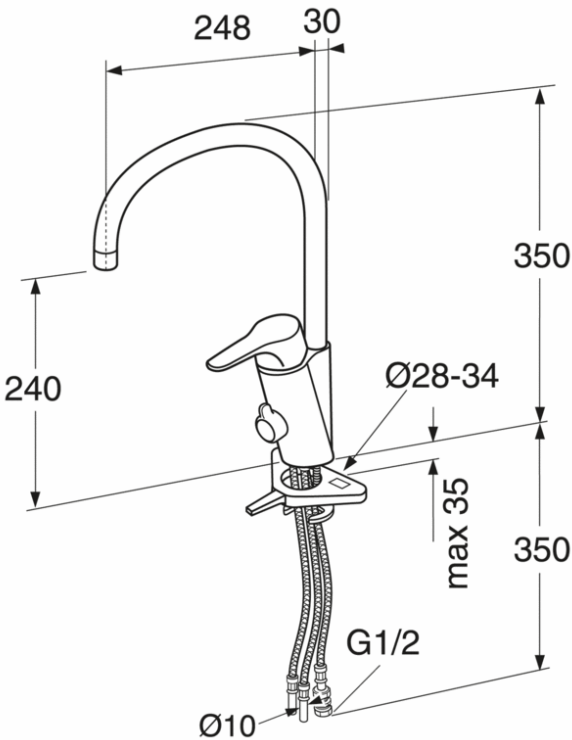

Villeroy & Boch Gustavsberg AB / Box 400, 134 29 Gustavsberg, Sweden / Tel: +46 (0) 8-570 391 00 | Fax +46 8 570 320 36 /

www.gustavsberg.com / info@gustavsberg.com