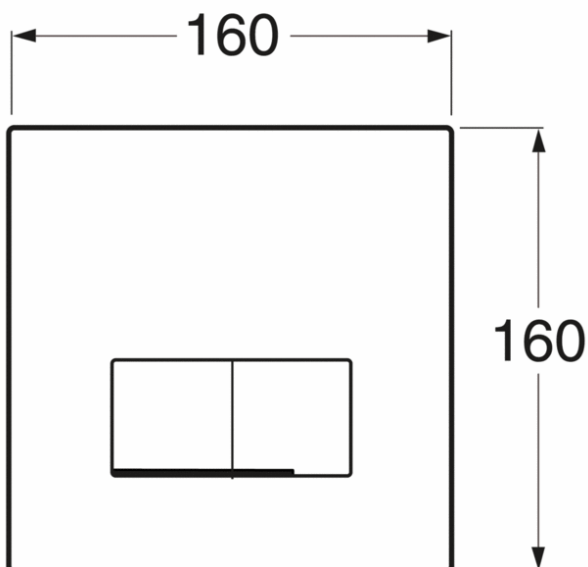

Article number etc.

RSK-nr:

ART-nr:

EAN-nr:

GB1921102054

8711778170933

Packaging

L: 270,00 x W: 410,00 x H: 51,00 mm.

Weight: 8,20 kg

Energy labeling and certifications

Assembling & Care

Mounted per the included installation instructions.

Villeroy & Boch Gustavsberg AB / Box 400, 134 29 Gustavsberg, Sweden / Tel: +46 (0) 8-570 391 00 | Fax +46 8 570 320 36 /