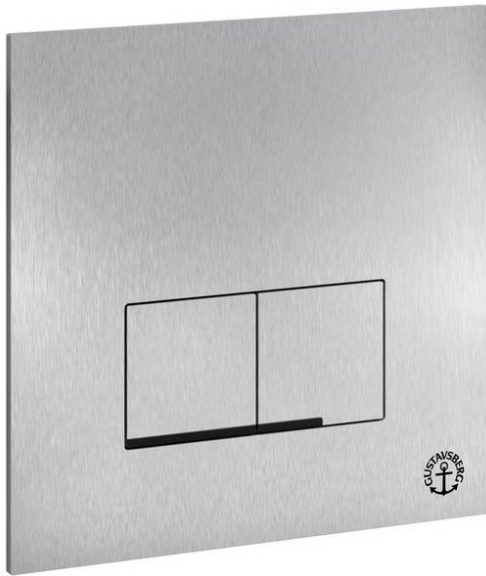

Flush button for fixture XS - wall control panel, rectangular

Dual flush

GUSTAVSBERG /
SMARTER BATHROOMS

Product features

- Manufactured in stainless steel
- For front installation on Triomont XS
- Available in different colours and materials

Article number etc.

RSK-nr:

ART-nr:

EAN-nr:

GB1921102054

8711778170933

Packaging

L: 270,00 x W: 410,00 x H: 51,00 mm.