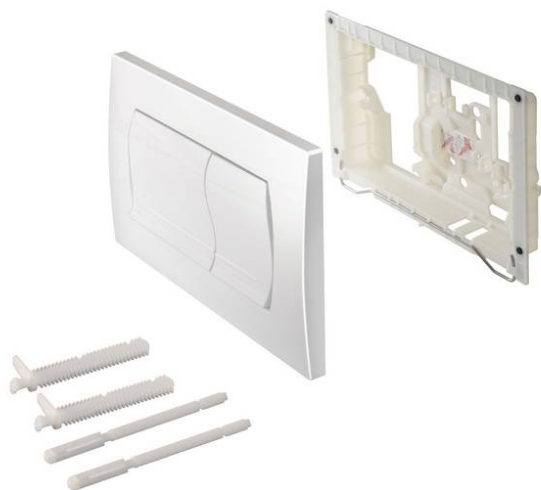

Control panel for Duomont

Dual flush, white

GUSTAVSBERG /
SMARTER BATHROOMS

Product features

- Duomont from 2018-

Article number etc.

RSK-nr:

ART-nr:

EAN-nr:

GB1921100416

4051202838997

Packaging

L: 277,00 x W: 185,00 x H: 55,00 mm.

Weight: 6,00 kg

Energy labeling and certifications

Villeroy & Boch Gustavsberg AB / Box 400, 134 29 Gustavsberg, Sweden / Tel: +46 (0) 8-570 391 00 | Fax +46 8 570 320 36 /