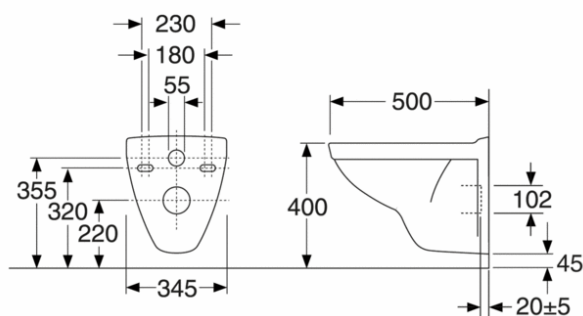

Wall hung toilet Nautic 5530

Standard seat

GUSTAVSBERG /
SMARTER BATHROOMS

Product features

- Easy-to-clean and minimalist design
- Works with our Triomont fixtures
- Flexible bolt spacing c-c 180/230 mm

Article number etc.

RSK-nr:	ART-nr:	EAN-nr:
	GB115530001010	7391530063676

Packaging
L: 410,00 x W: 420,00 x H: 520,00 mm.
Weight: 18,00 kg

Energy labeling and certifications

- The product follows AMA recommendations, SS-EN 33 dimensioning and SS-EN 997 function
- Complies with Safe Water installation requirements
- CE approved

Assembling & Care

Intended for installation with our Triomont fixtures. Mounted with bolts directly on the wall. Washers, bushings and nuts (M12) included, but not bolts (included with Triomont fixture). Bolt projection from finished wall must be 60 ± 2 mm. See included installation instructions.

Villeroy & Boch Gustavsberg AB / Box 400, 134 29 Gustavsberg, Sweden / Tel: +46 (0) 8-570 391 00 | Fax +46 8 570 320 36 /

www.gustavsberg.com / info@gustavsberg.com